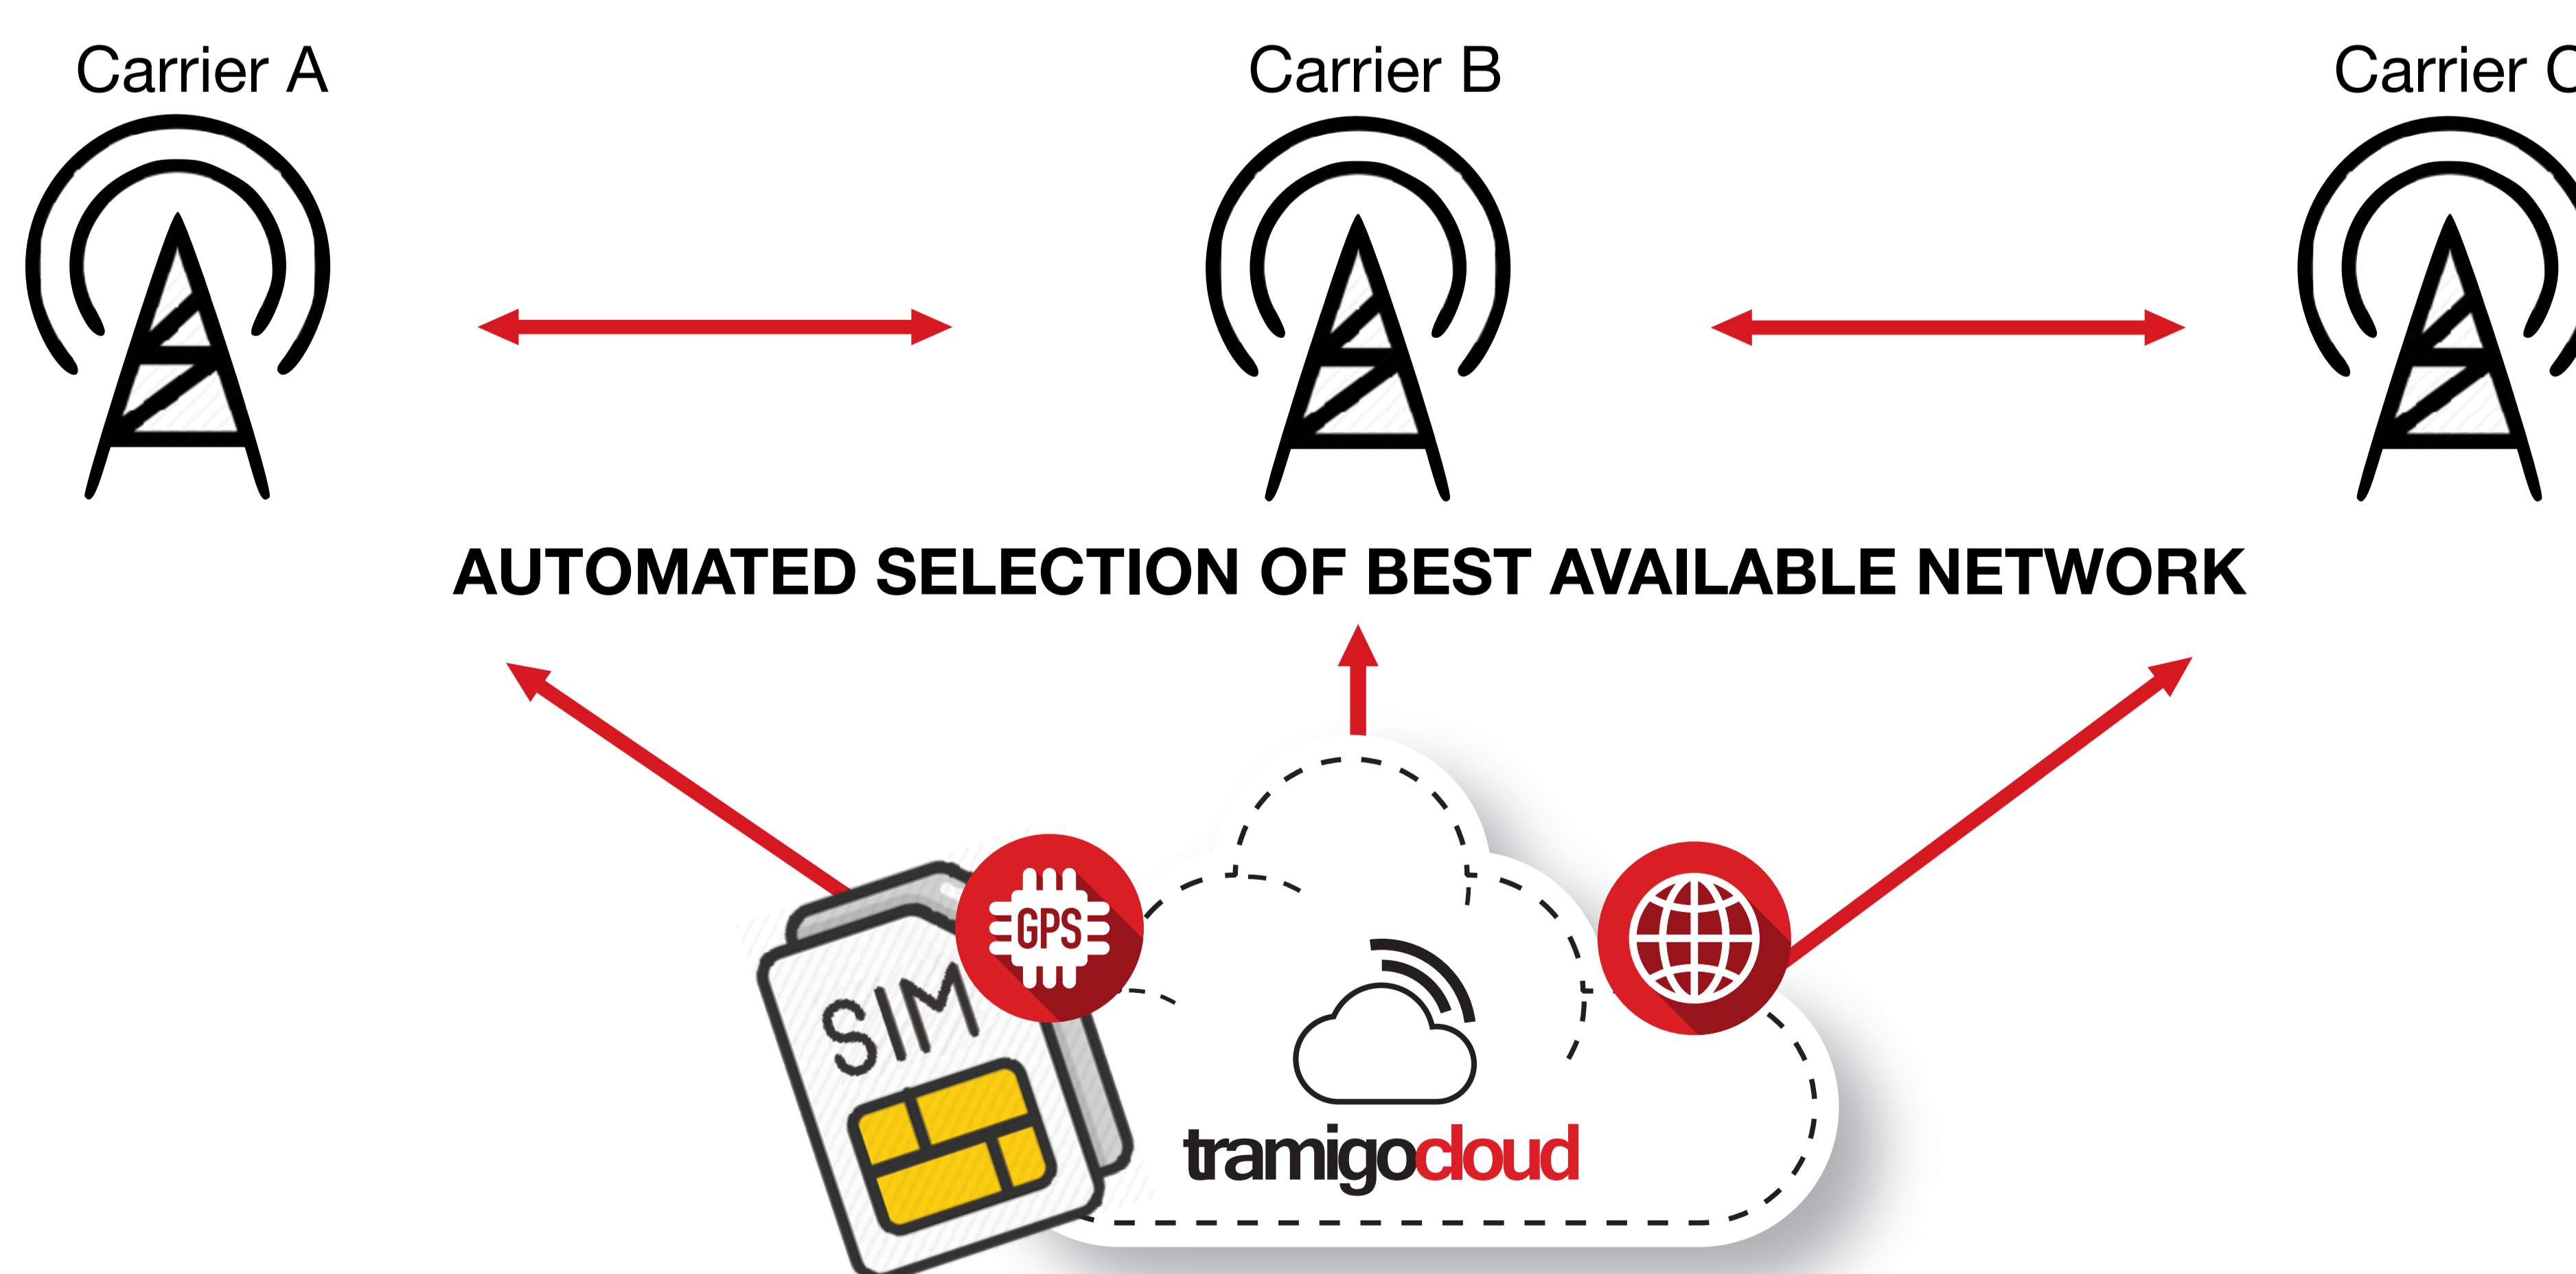

CONNECTIVITY SOLUTION

TRAMIGO FLEET SIM CARD

GLOBAL COVERAGE WITH TRAMIGO CONNECTIVITY SOLUTIONS

TRAMIGO FLEET SIM SOLUTIONS

Tramigo connectivity is designed to ensure that you as a customer can rely on the best possible coverage, regardless of the country you operate in. Tramigo Fleet SIM can be used on any tracking devices and is optimized for cross-border tracking and fleet management.

Tramigo Fleet SIM is designed to work with private vehicles to large fleets and offer seamless multi-network cross-border connectivity with affordable prices in the toughest emerging markets in the world.

Tramigo FLEET SIM works in 2G, 3G, 4G, 5G and CAT-M1 networks.

KEY FEATURES

AUTO SELECTION OF BEST AVAILABLE NETWORK

EXTREMELY AFFORDABLE ANNUAL PLANS

SEAMLESS CROSS-BORDER TECHNOLOGY

TRAMIGO MULTI-NETWORK COVERAGE

SEAMLESS MULTI-NETWORK CONNECTIVITY

Our multi-network connectivity ensure that your Tramigo device will always connect to the best network in each country making the coverage better and stronger even as you switch network borders in remote areas.