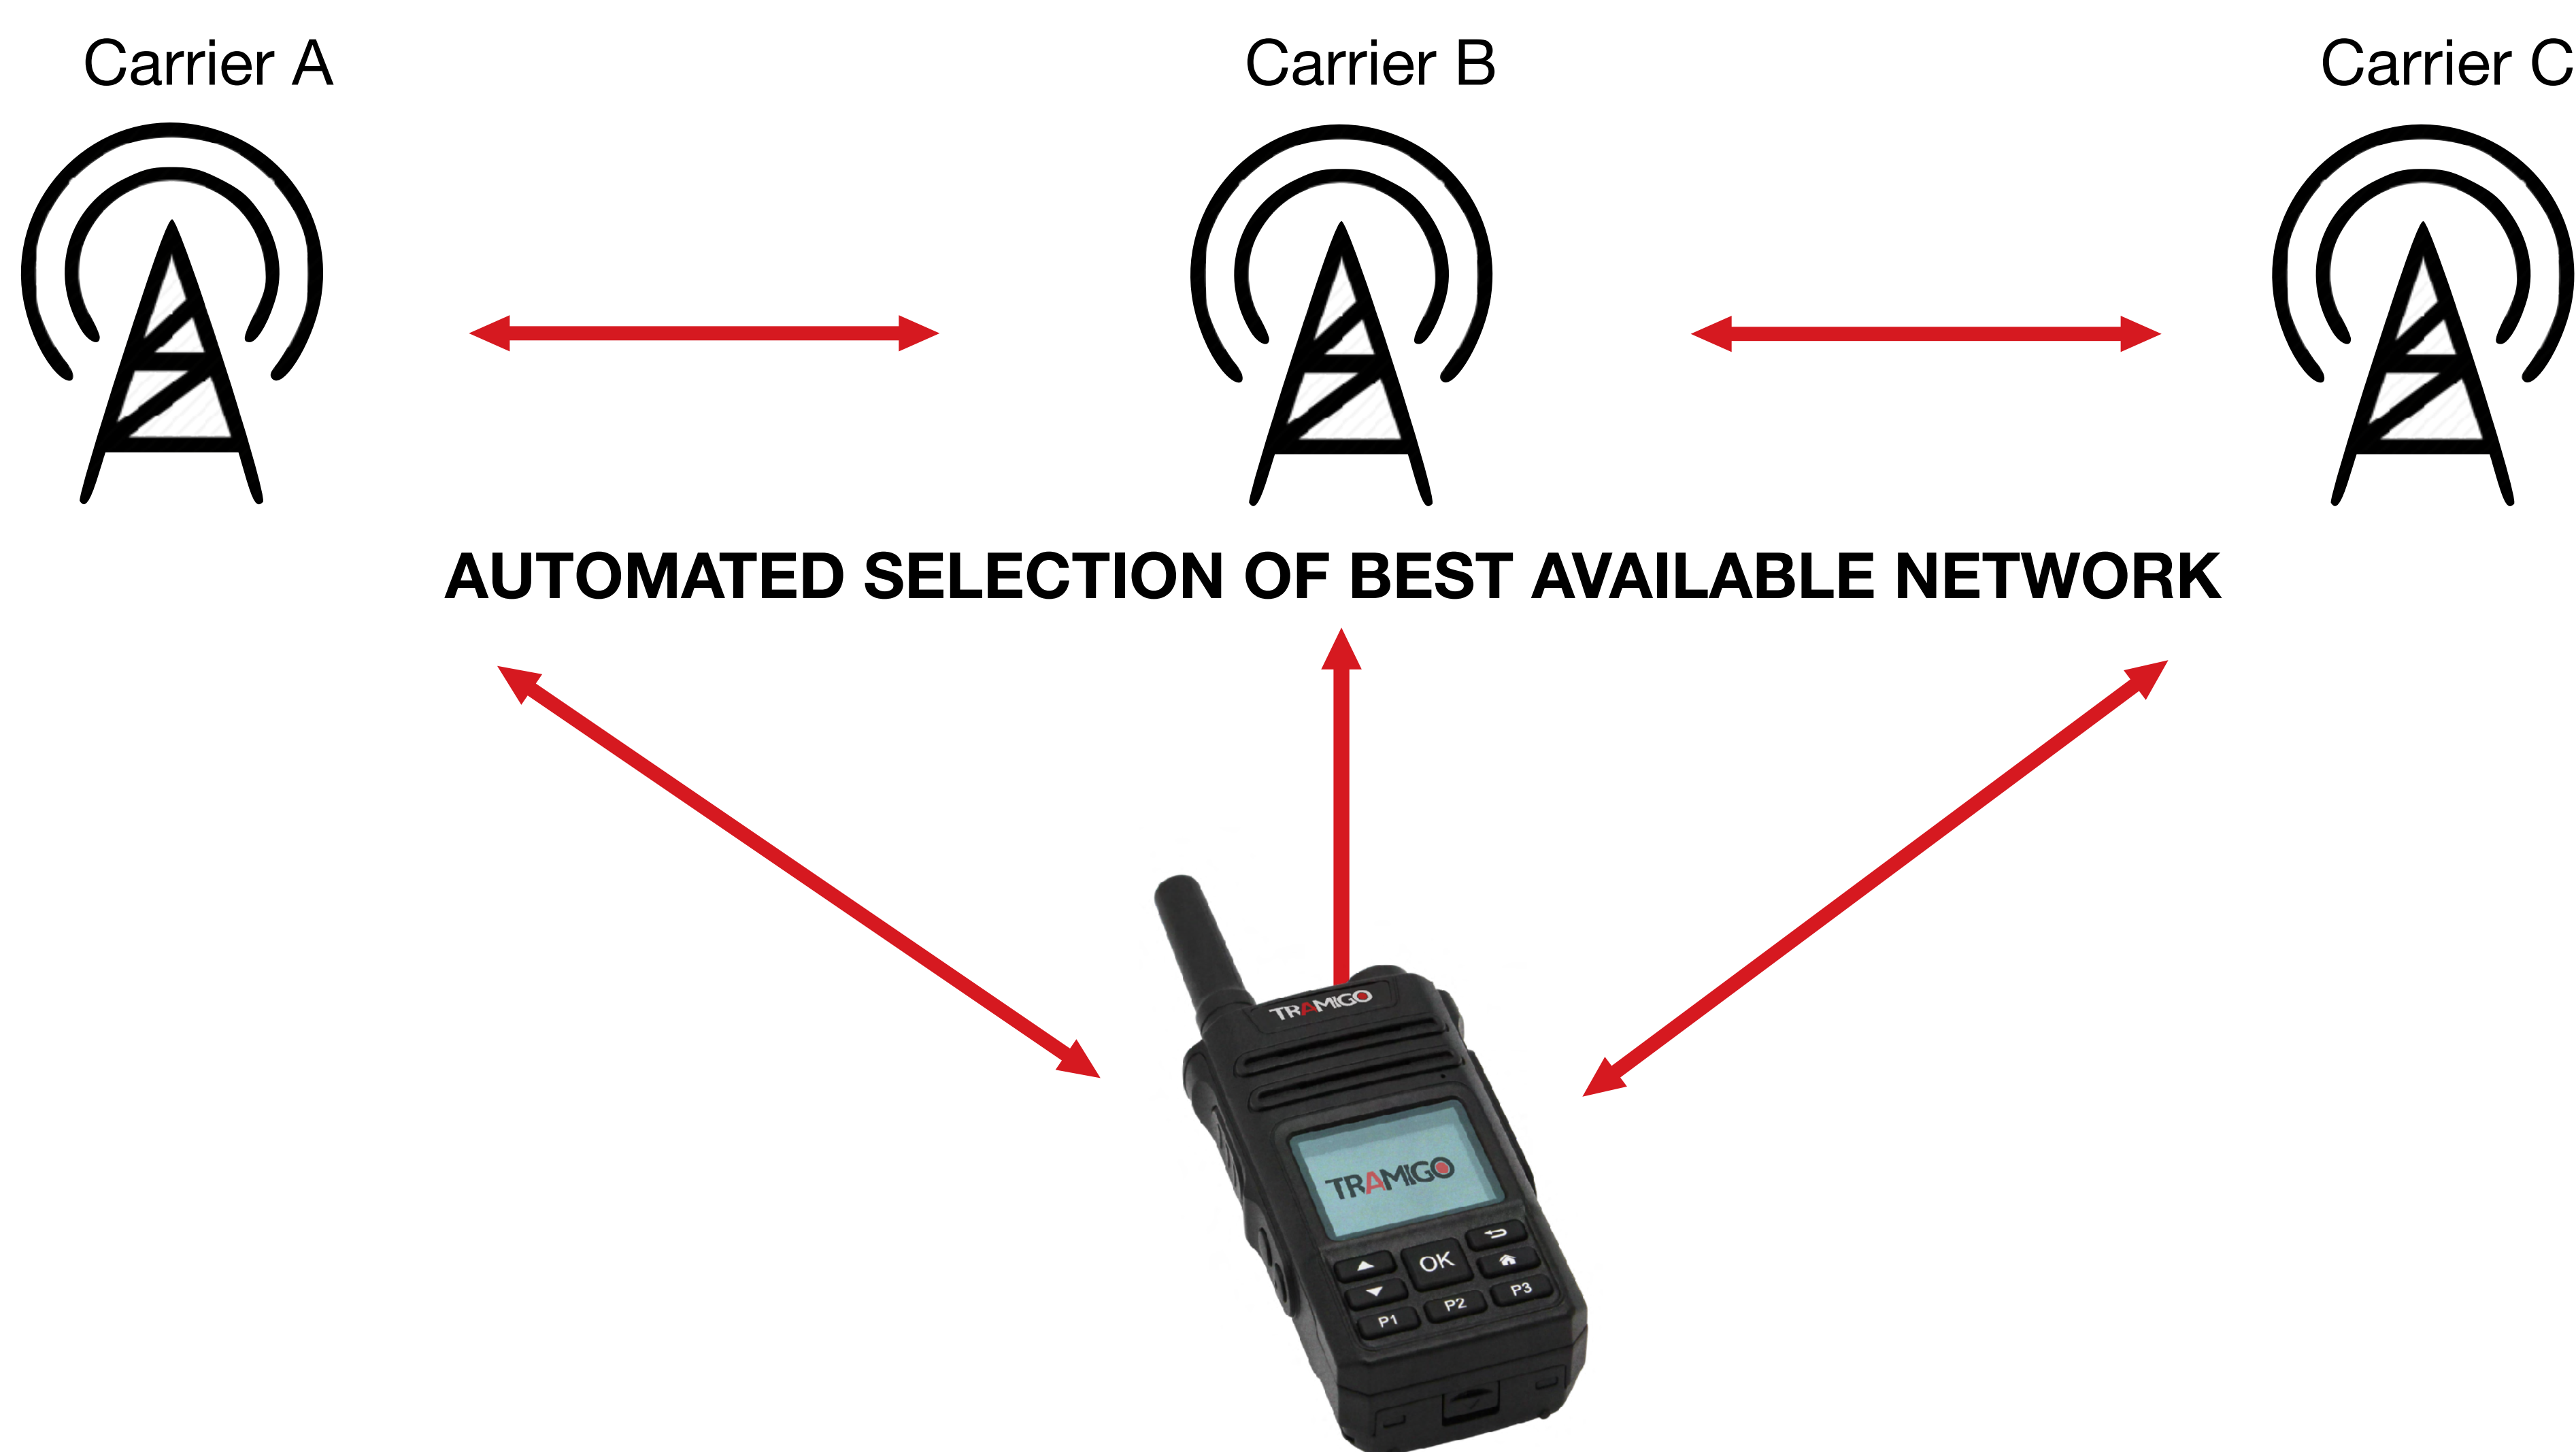

TRAMIGO

TRACKING & CONNECTIVITY

THE FIRST MCPTT WITH EMBEDDED CONNECTIVITY

Tramigo MCPTT solution with embedded eSIM and regional coverage, works in **2G, 3G and 4G networks** to ensure the most safe and reliable networks with highest voice crystal clear quality.

Tramigo multi-network connectivity ensure that your PTT device will always connect to the best network making the coverage better and stronger even in remote areas.