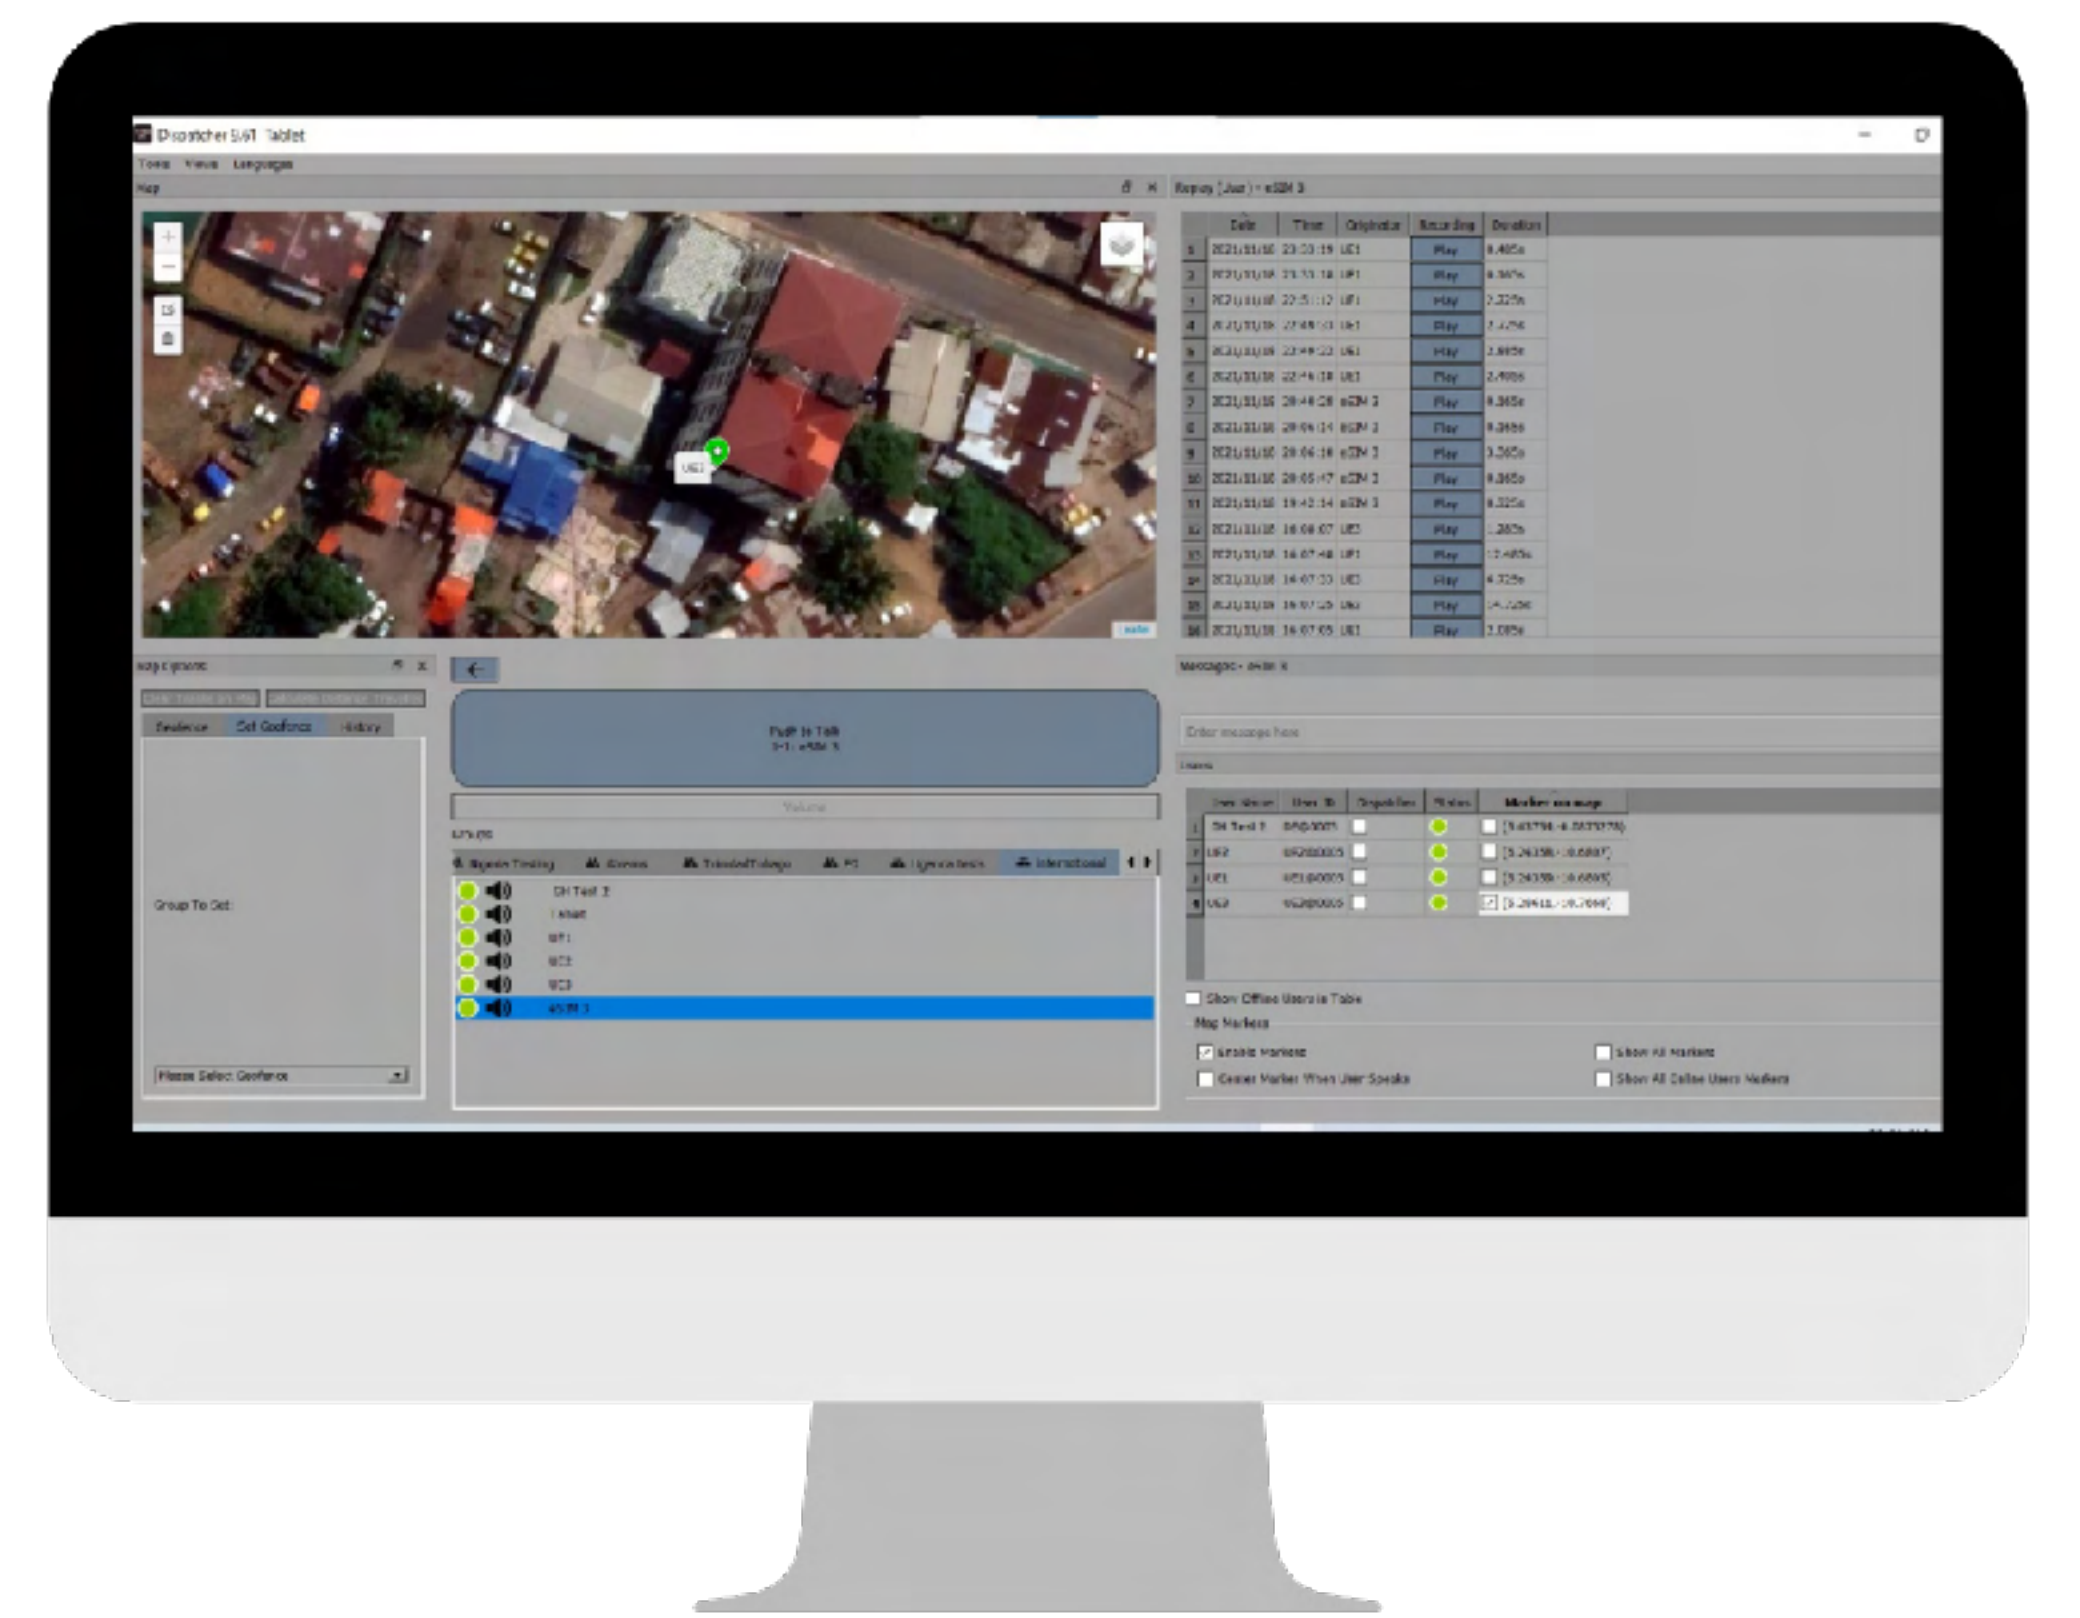

EASY & FRIENDLY INTERFACE

Setting up your own PTT-network requires 3 simple steps:

1. Create users
2. Create group and add users there
3. Publish

Managing users profile

Locations & reports of the PTT

SOFTWARE SOLUTION

TRAMIGO MCPTT DISPATCHER

PROFESSIONAL MCPTT ALL-IN-ONE SOLUTION

The MCPTT dispatcher offers large and multi-display dispatchers for terminals and other wide spaces. Audio in/out and text-input can be integrated using standard devices and connections, including wired and bluetooth.

Satellite view map
View users online/offline
Controlling groups and users under one domain

TRAMIGO MCPTT-MOBILE APP DISPATCHER

The App is compatible with any Android 2.3 and up, and works over 2G, 3G, 4G/LTE, Wifi and wired internet. You can run the app in the background or in conjunction with other applications to prevent multiple handsets.