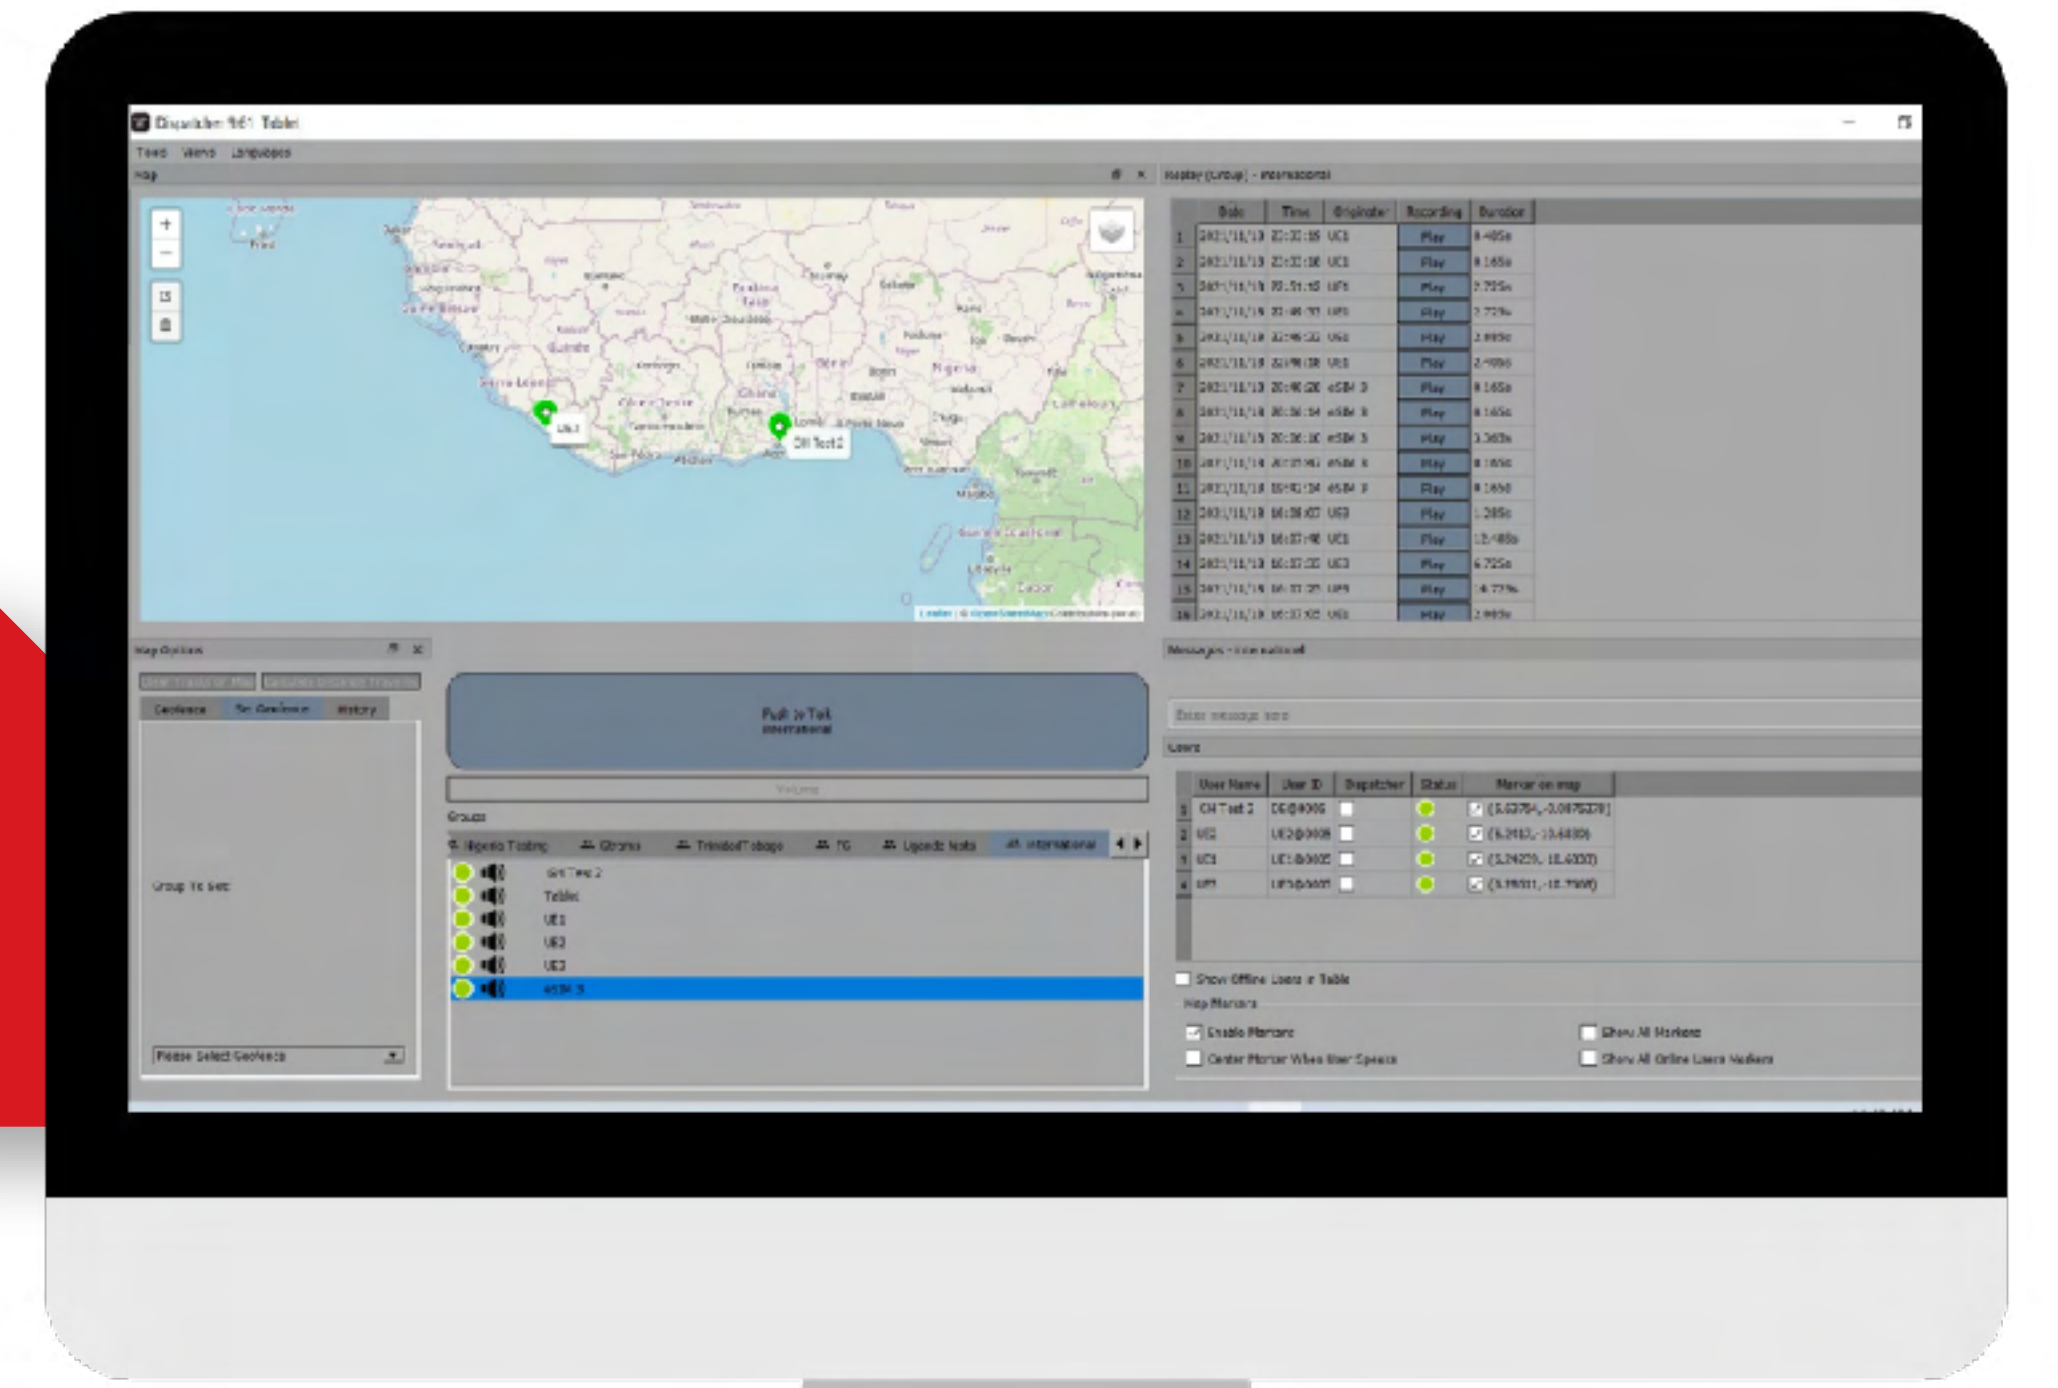

SOFTWARE SOLUTION

TRAMIGO MCPTT DISPATCHER

PROFESSIONAL MCPTT ALL-IN-ONE SOLUTION

The MCPTT dispatcher offers large and multi-display dispatchers for terminals and other wide spaces. Audio in/out and text-input can be integrated using standard devices and connections, including wired and bluetooth.

KEY FEATURES

- Group and private text
- Member statuses
- Location services
- Replay-able call history
- Multiple groups
- Works on all IP networks
- Compatible with Android and Widows

Playback history to previous conversations
map and location