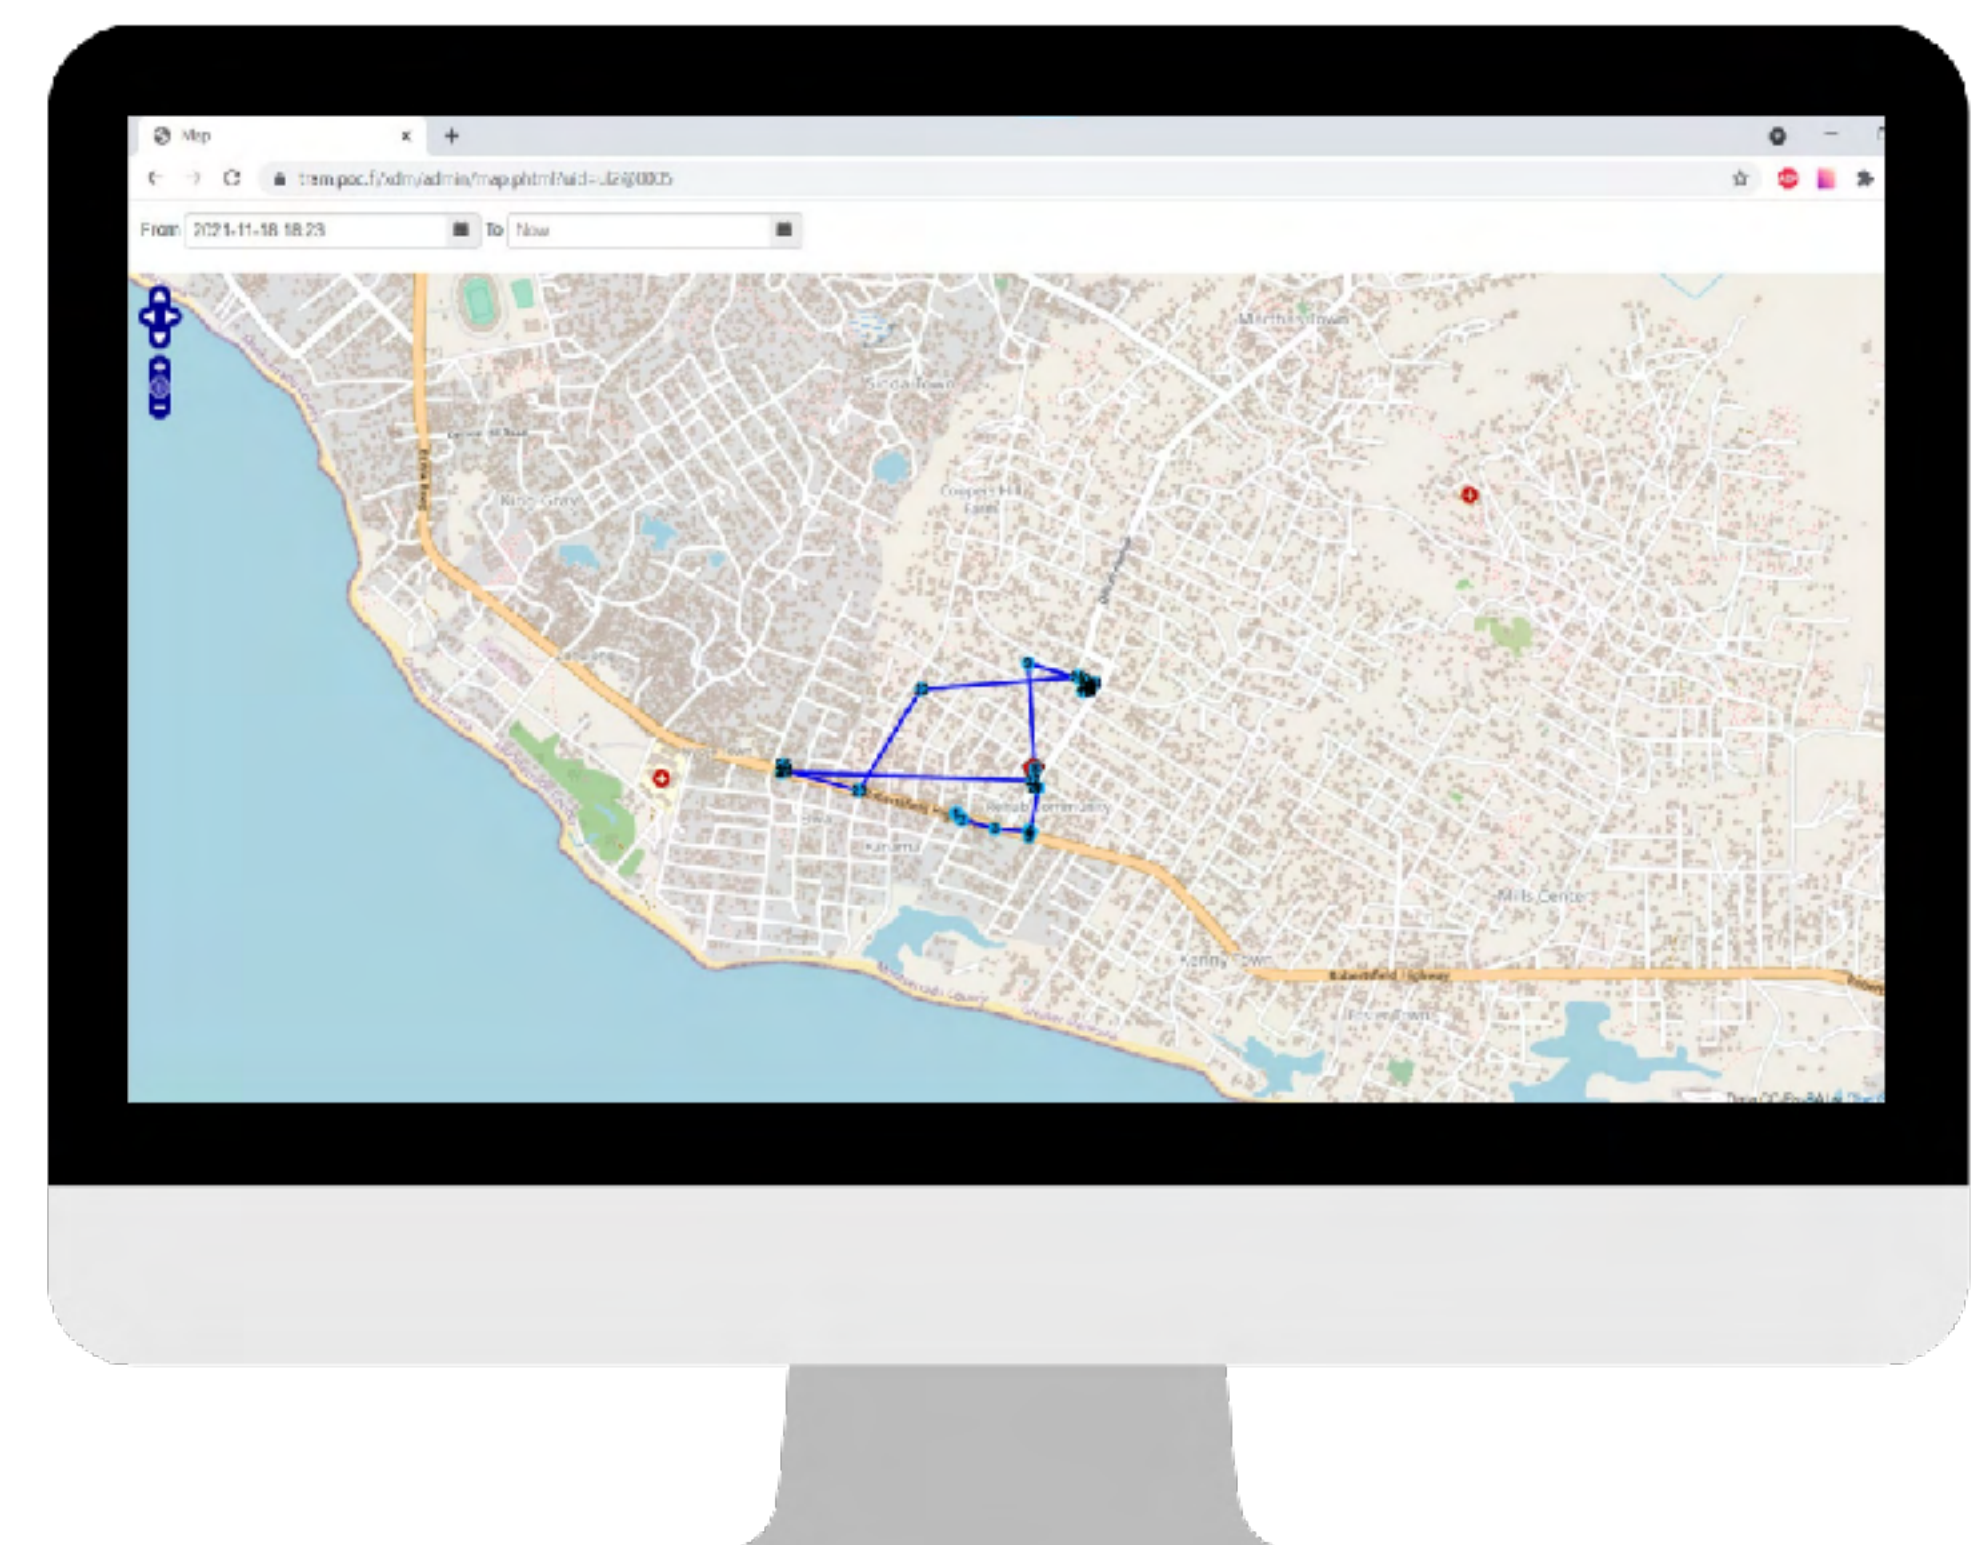

EASY & FRIENDLY INTERFACE

Setting up your own PTT-network requires 3 simple steps:

1. Create users
2. Create group and add users there
3. Publish

Managing users profile

Locations & reports of the PTT

SOFTWARE SOLUTION