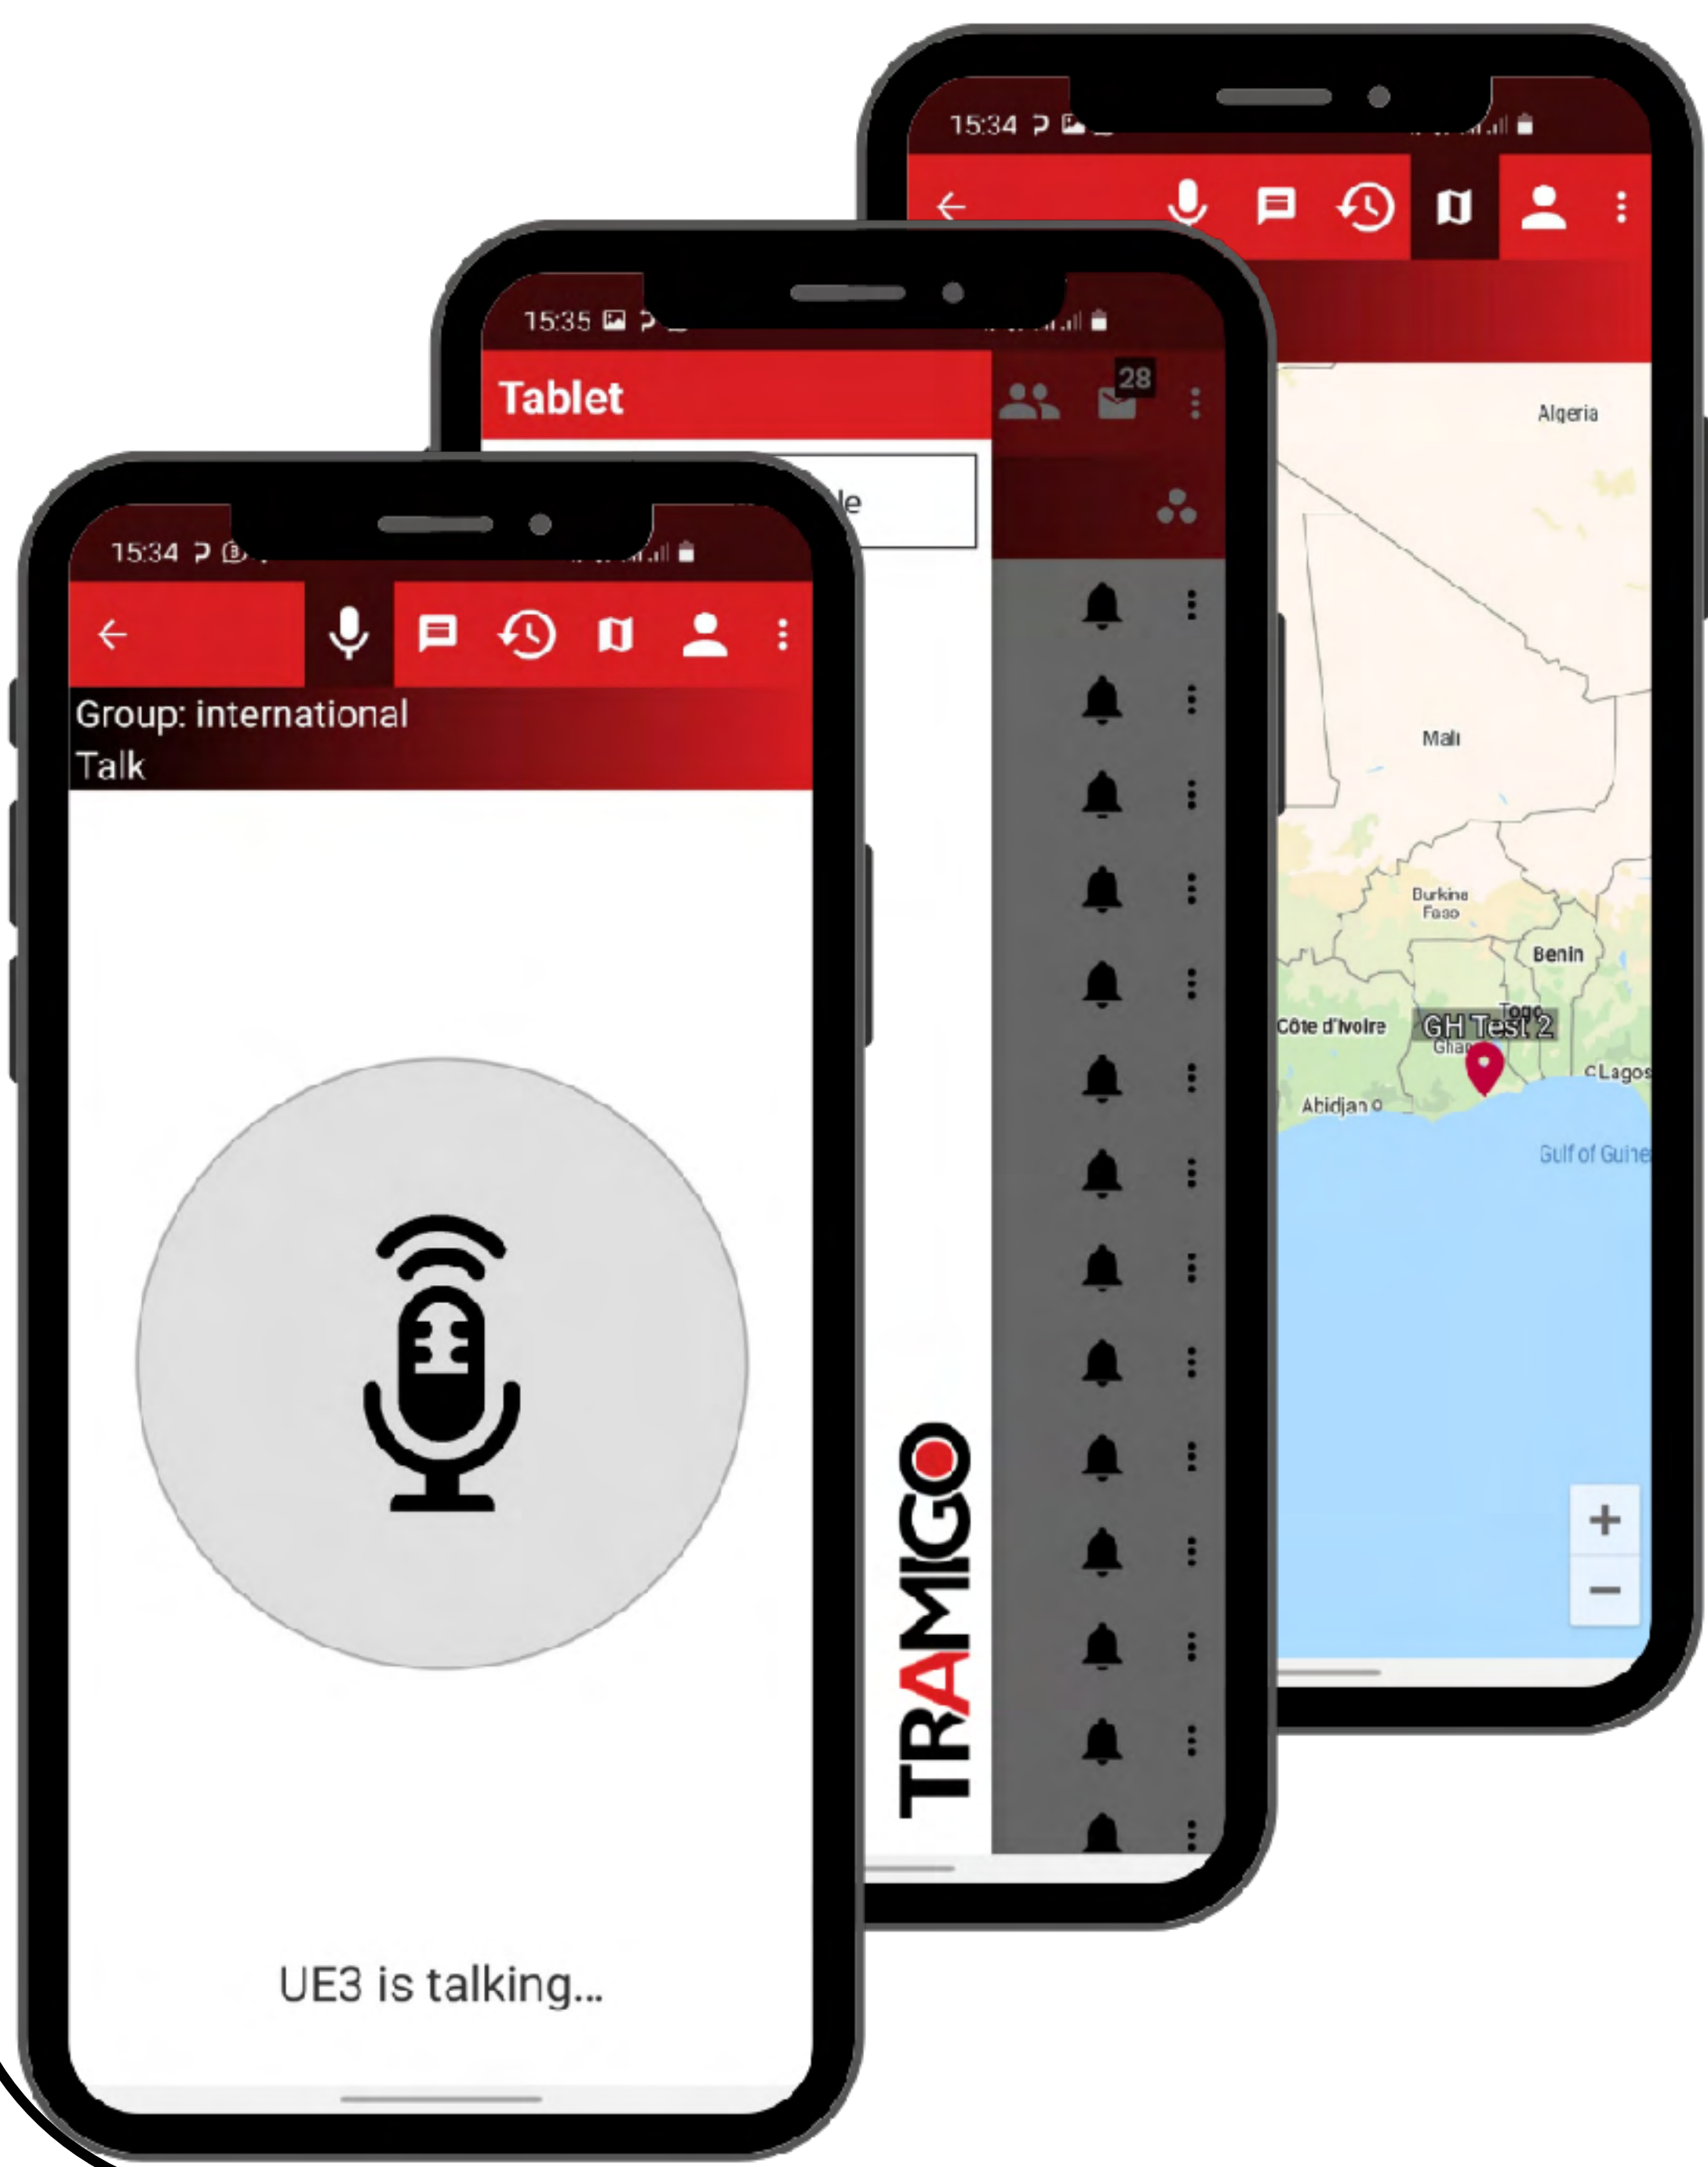

Built and designed for demanding environments, the high-performance Tramigo Mission-Critical-Push-To-Talk (MCPTT) terminal device is the latest technology of combined hardware and communication solution. Tramigo MCPTT devices are the basis for efficient, secure and stable team communication, as well as Mission-Critical-Push-To-Talk (MCPTT) functions.

EASY & FRIENDLY INTERFACE

Setting up your own PTT-network requires 3 simple steps:

1. Create users
2. Create group and add users there
3. Publish

Managing users profile

Locations & reports of the PTT

SOFTWARE SOLUTION

KEY FEATURES

- Group and private text
- Member statuses
- Location services
- Replay-able call history
- Multiple groups
- Works on all IP networks
- Compatible with Android and Widows

Playback history to previous conversations
map and location

Satellite view map
View users online/offline
Controlling groups and users under one domain

TRAMIGO MCPTT-MOBILE APP DISPATCHER

The App is compatible with any Android 2.3 and up, and works over 2G, 3G, 4G/LTE, Wifi and wired internet. You can run the app in the background or in conjunction with other applications to prevent multiple handsets.