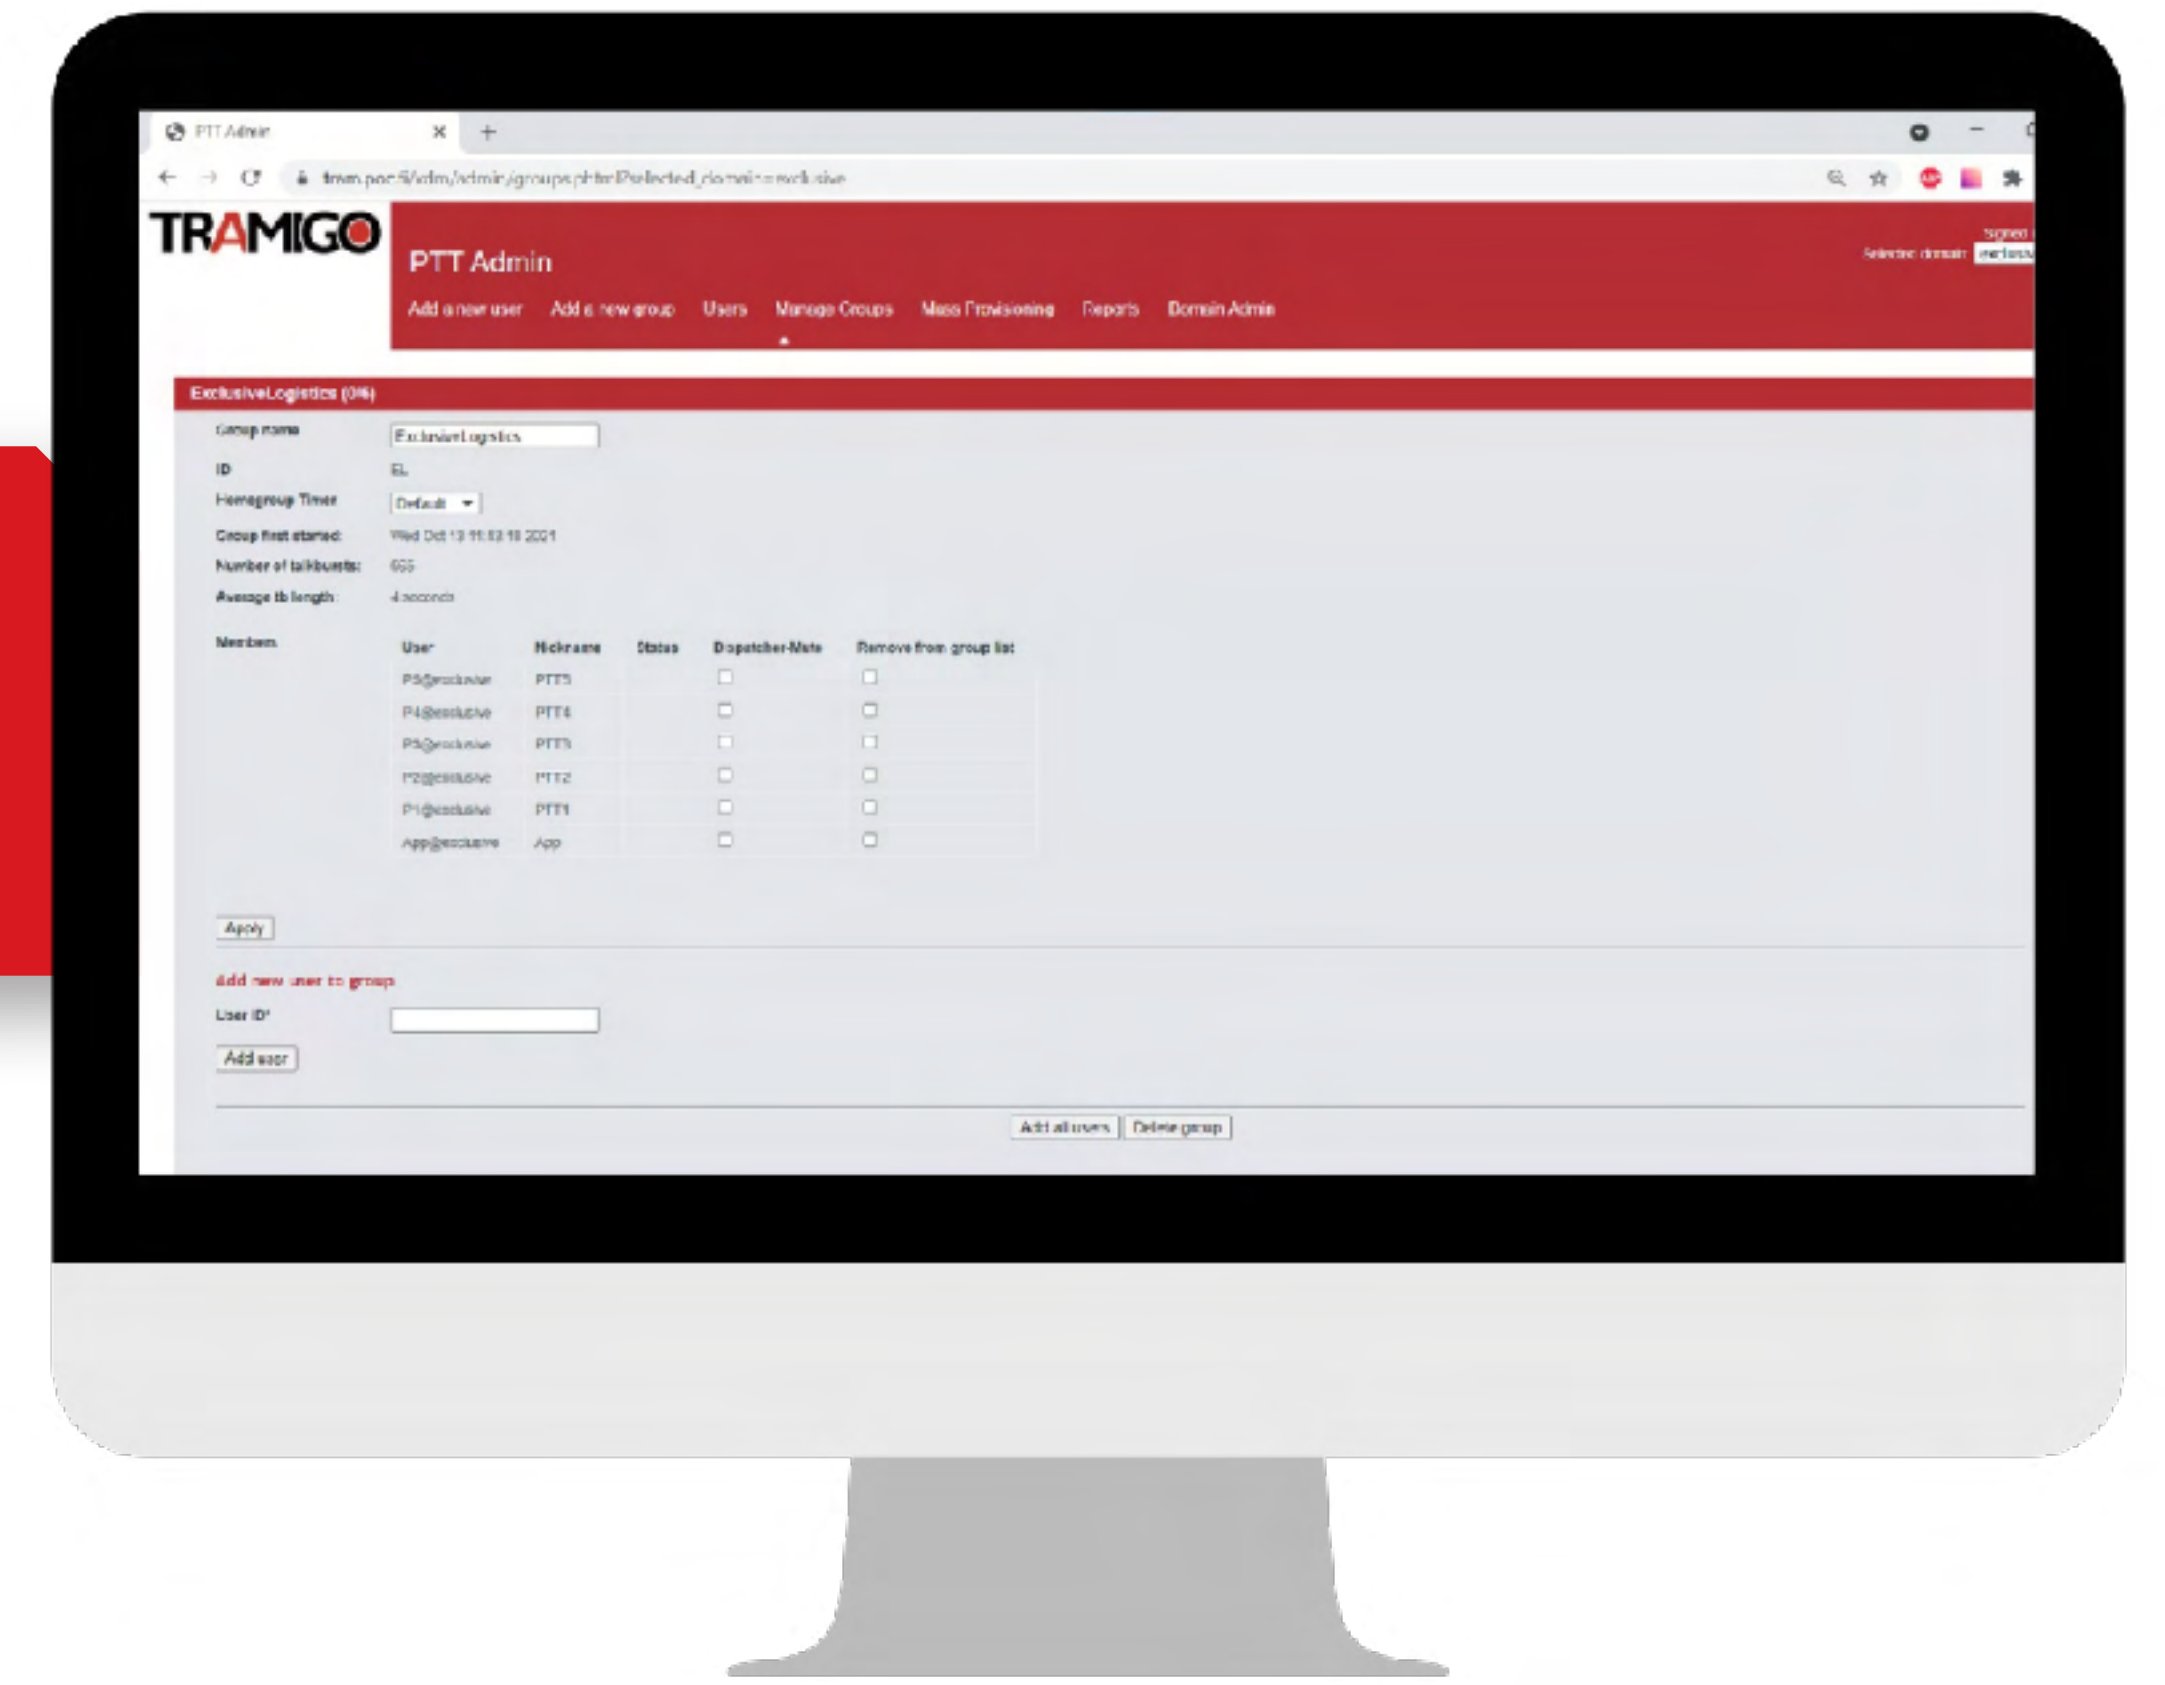

SOFTWARE SOLUTION

TRAMIGO MCPTT WEB-ADMIN

PROFESSIONAL MCPTT ALL-IN-ONE SOLUTION

Tramigo Web-Admin allows provisioning and administration either manually or over SOAP-protocol (automated). The friendly interface allows easy activation for the end user client.