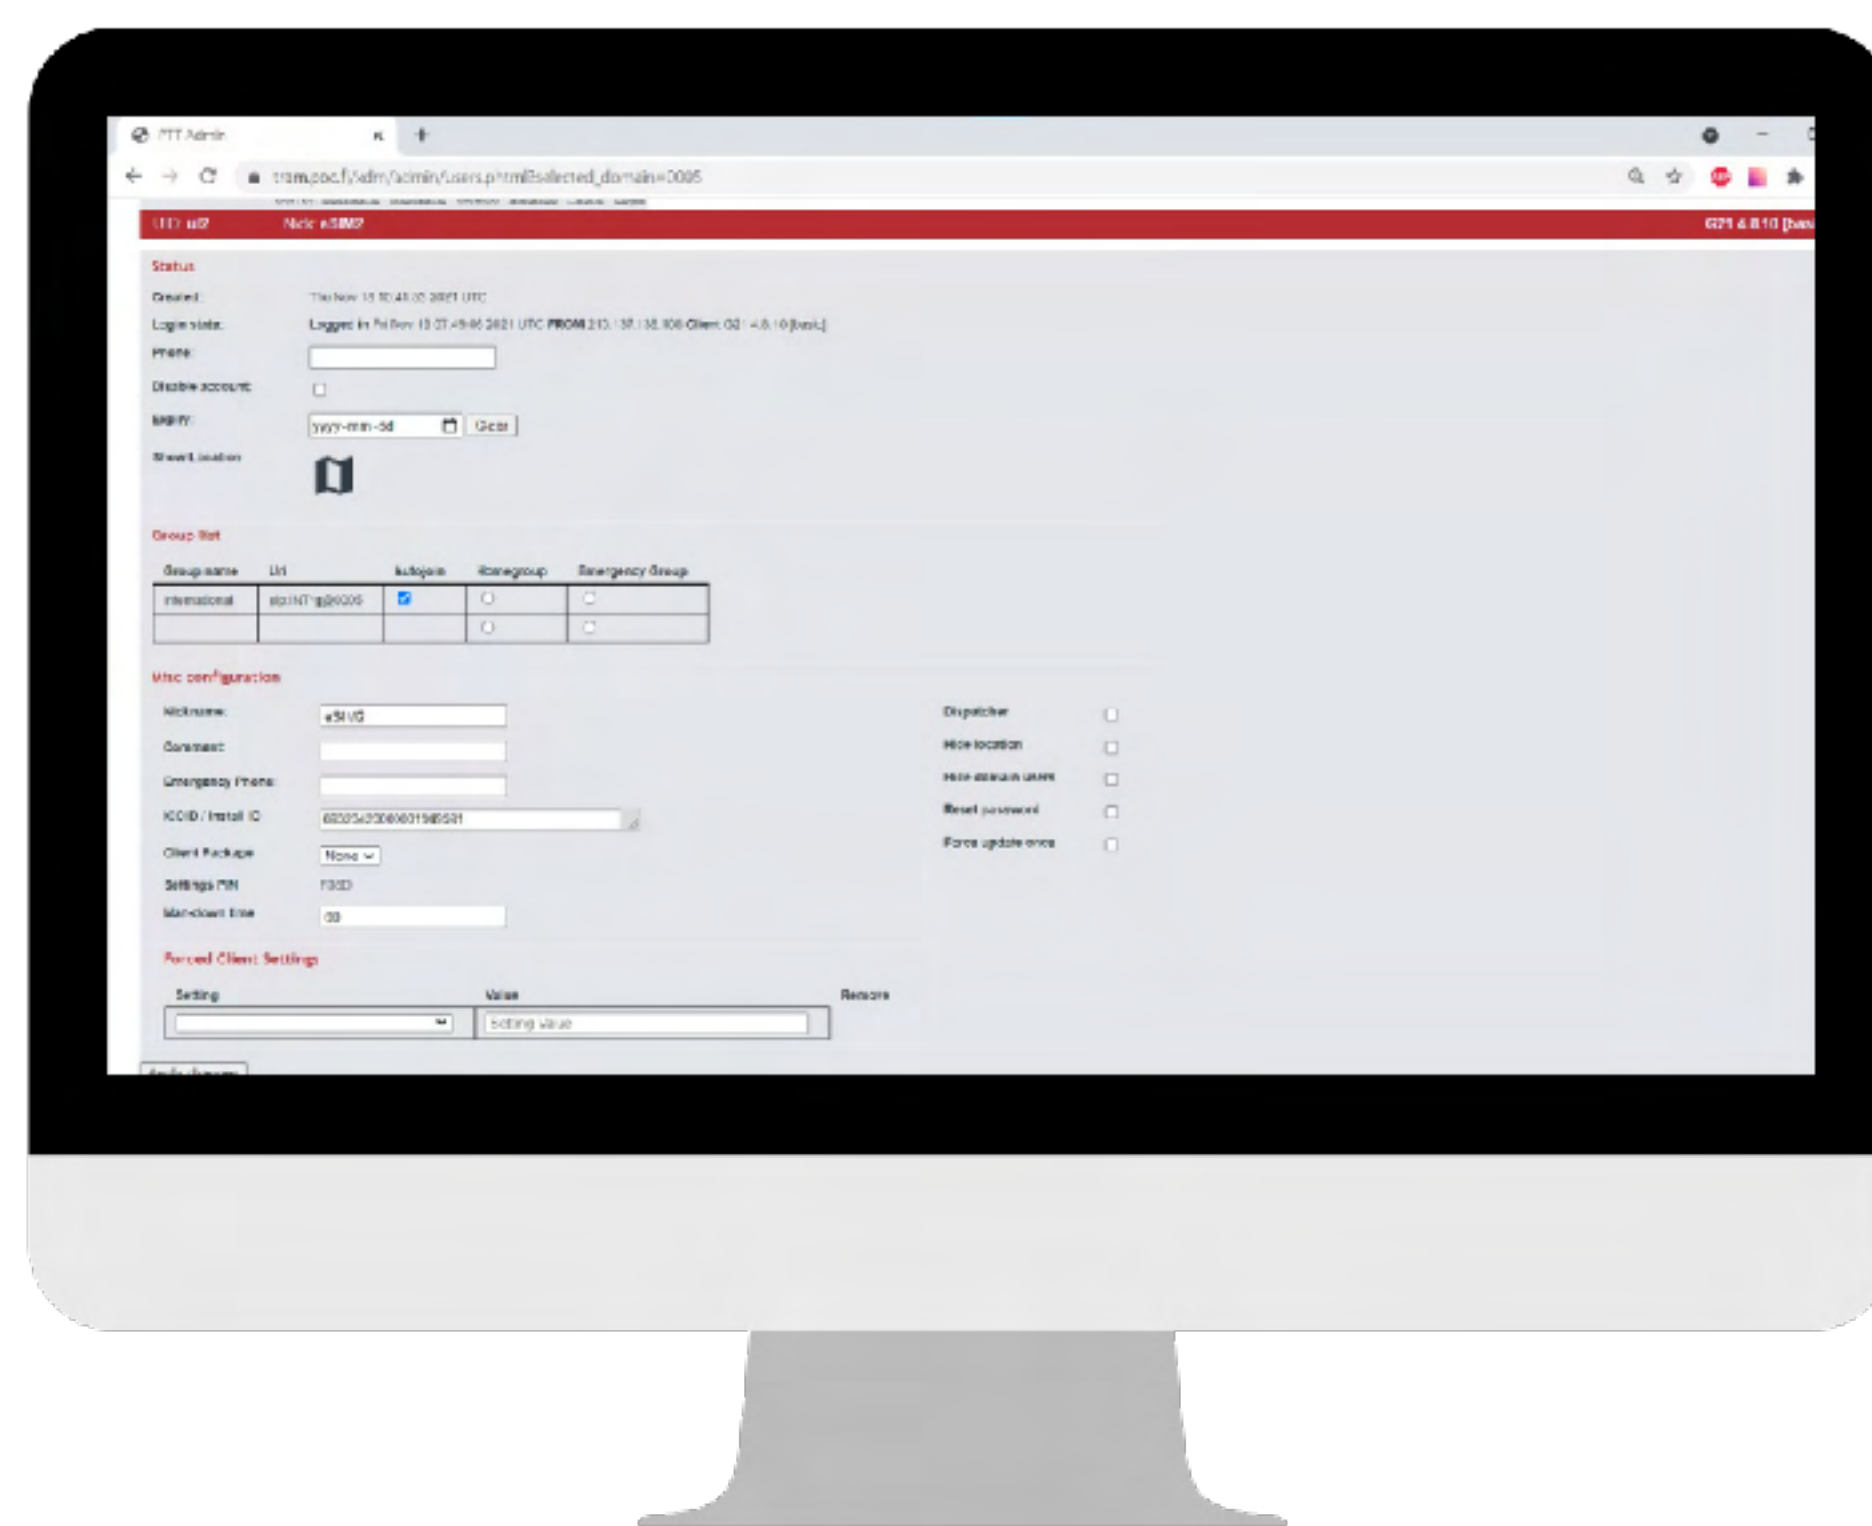

EASY & FRIENDLY INTERFACE

Setting up your own PTT-network requires 3 simple steps:

1. Create users
2. Create group and add users there
3. Publish

Managing users profile

Locations & reports of the PTT

SOFTWARE SOLUTION