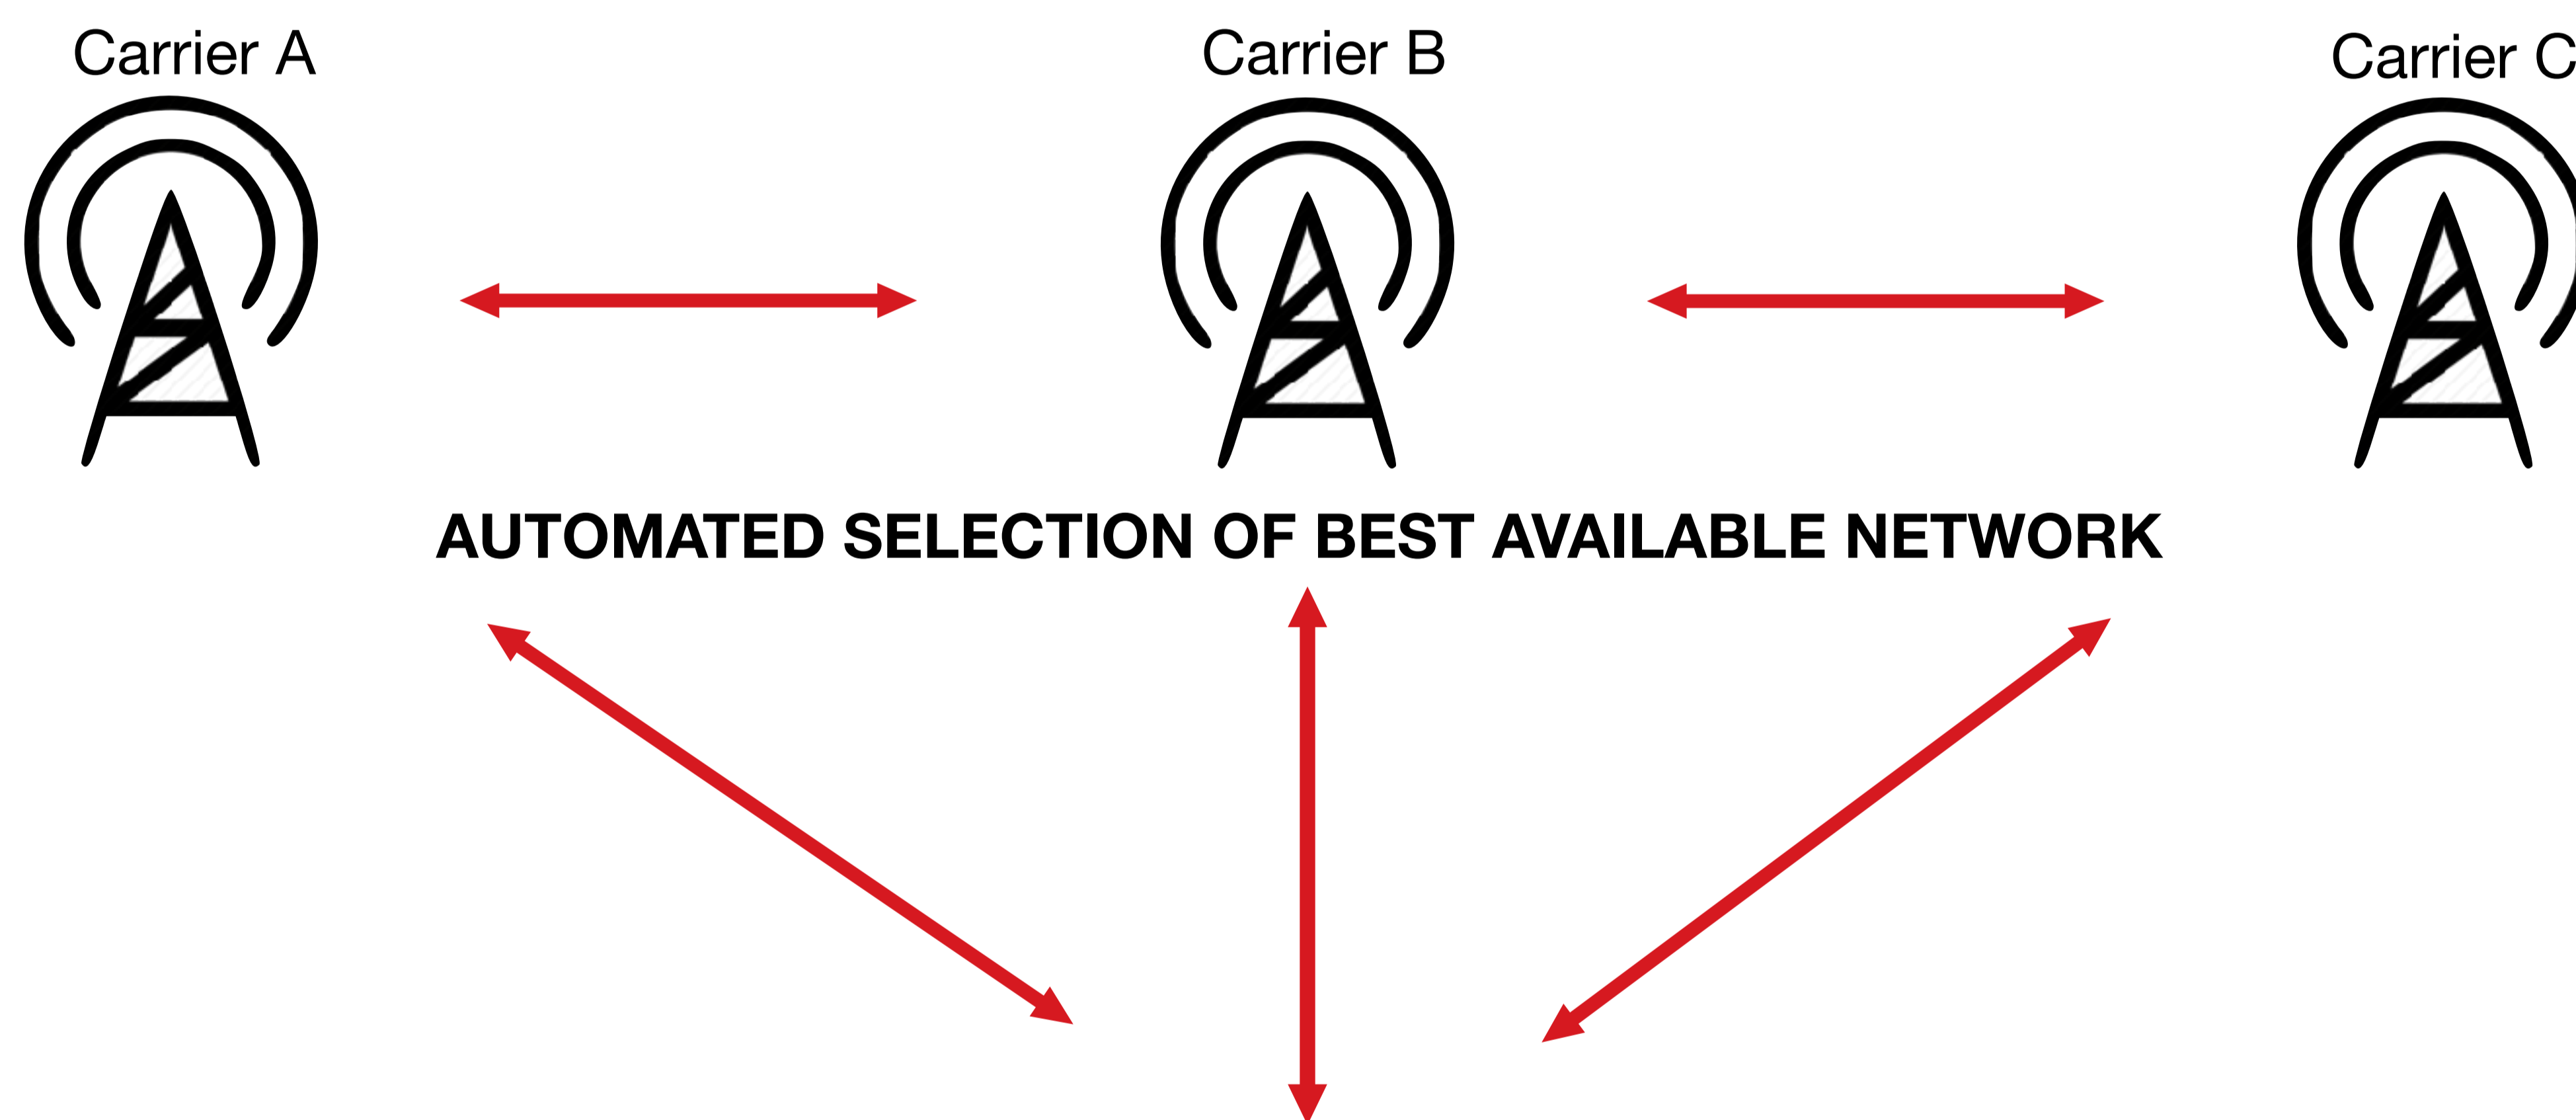

NO MORE CONNECTIVITY ISSUES

MULTI-NETWORK CONNECTIVITY WORKS PERFECTLY IN EMERGENCY SITUATIONS SUCH AS THEFT AND HIJACKING

TECHNICAL DATA

Size 100 mm x 60 mm x 21 mm

Weight 120 g (with battery), 90g (without battery)

GNSS/ GPS Multi-constellation with cold start - 148 dBm, Tracking - 165dB and accuracy <3m.

Ports USB - micro USB - data input/output, GPIO-mOLEX 43045 - 12011 - 1 POWER, 1 GROUND, 3 DIGITAL

Temperature Operating: -20 to + 80

GSM 850/900/1800/1900 Quad Band, Multi-slot Class 12

SIM Options Standard SIM and/or eSIM

Power Input voltage 12V DC, 3.7 V