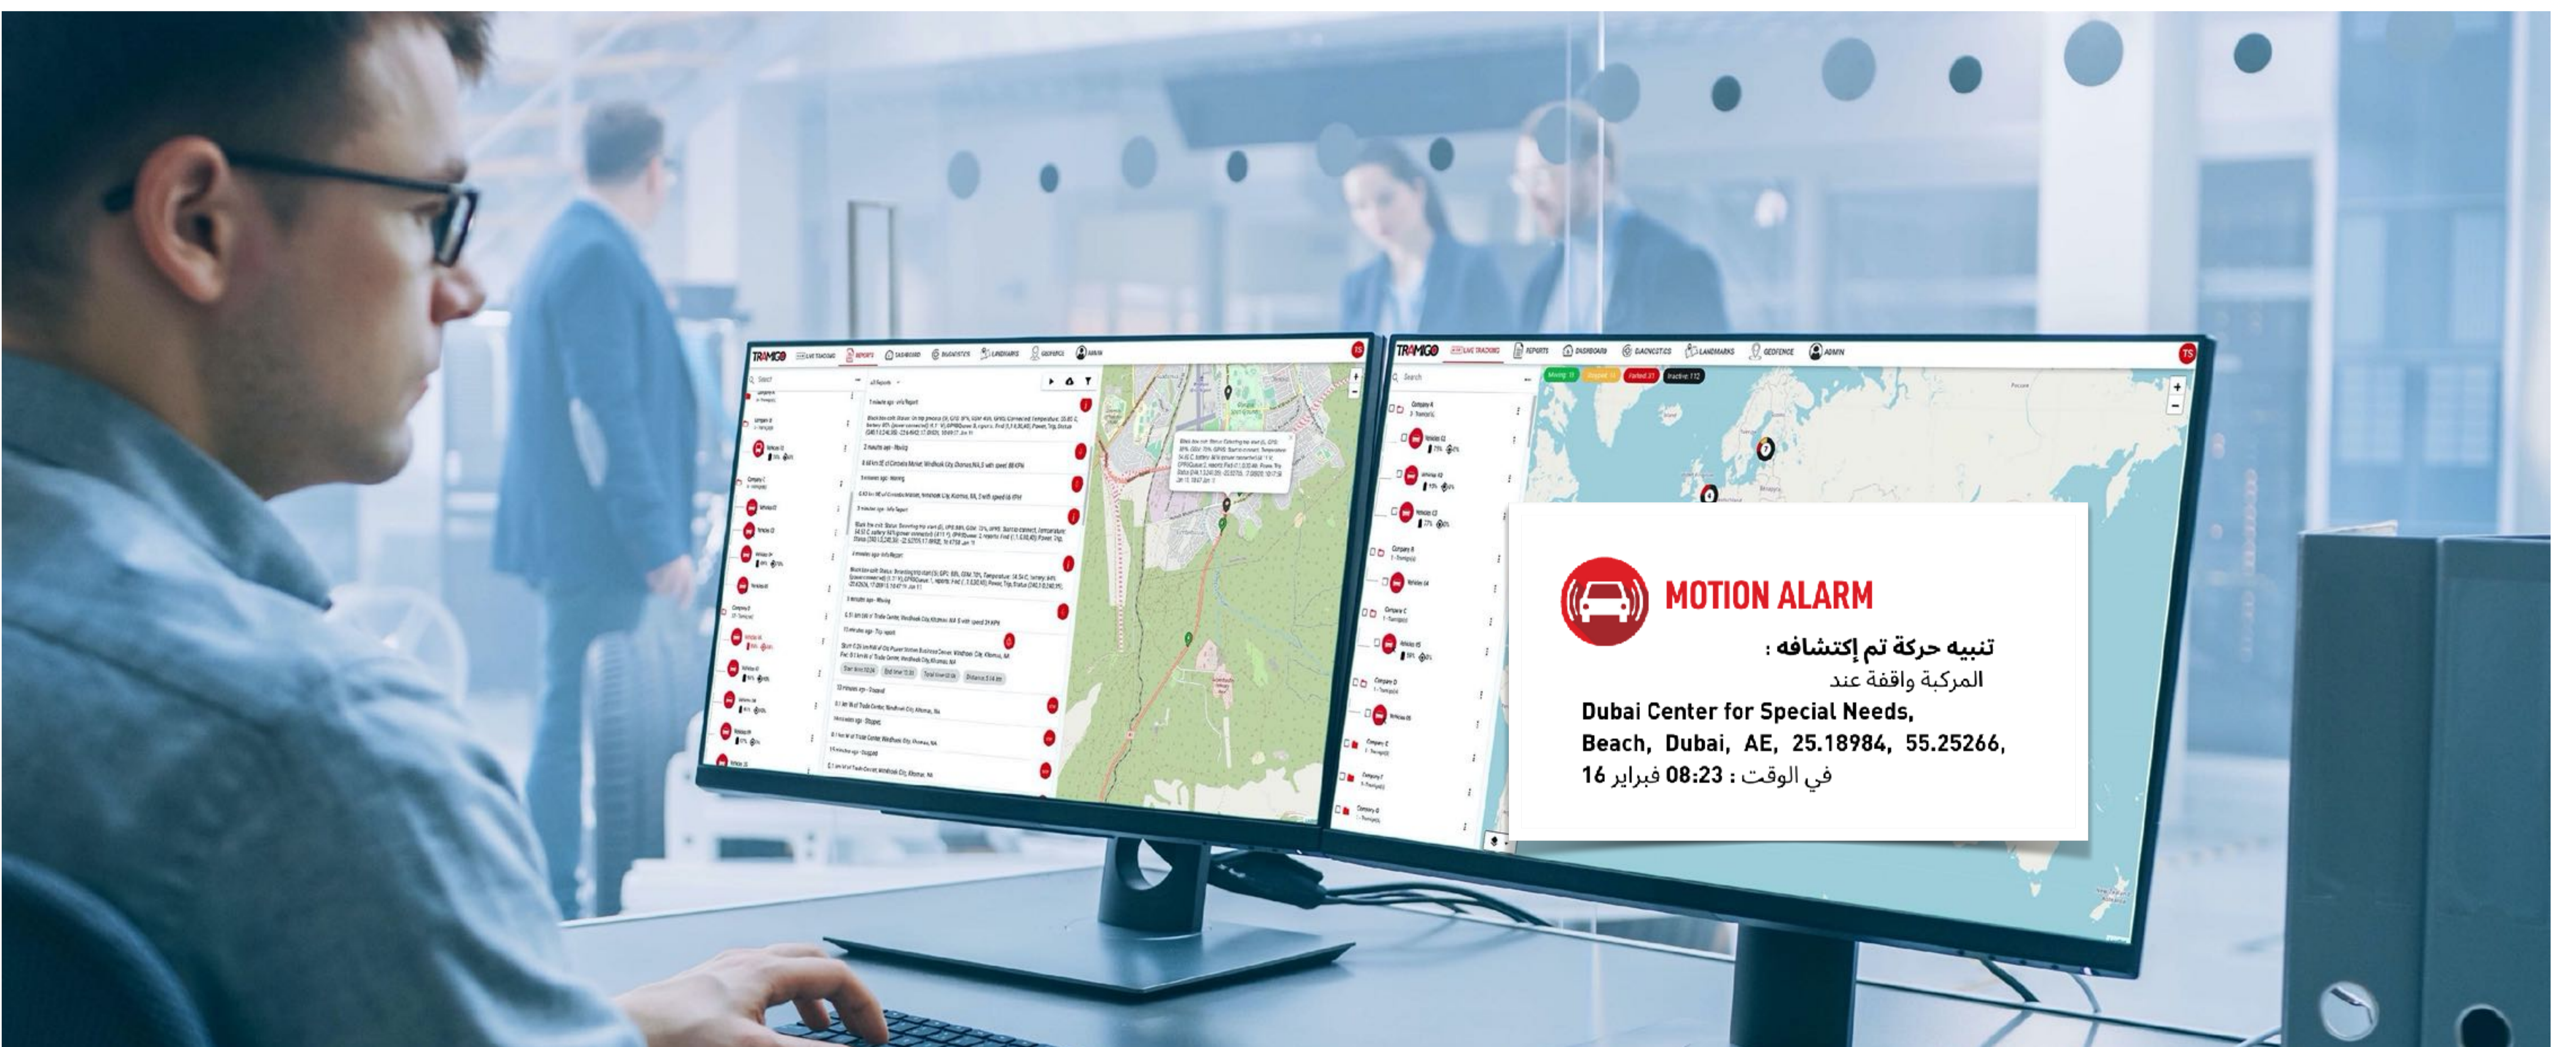

## TRAMIGO CLOUD

TRAMIGO CLOUD FLEET MANAGEMENT SOFTWARE

TramigoCloud provides customers with all the benefits of a top-end enterprise fleet management software system without any need for large upfront payments, complex server setup, or maintenance requirements. TramigoCloud allows you to track your fleet behind a secure web login and puts a full control center within your reach wherever you go.

**DIAGNOSTICS RESET** to diagnose your vehicle's health and reset DTC

**GEOFENCING** to get alerts when vehicle moves in /out of the zone

**EXPORT REPORTS** for all type of reports to an excel file

**MAINTENANCE** reminders and get notified for maintenance alerts

## TRACKING & CONNECTIVITY

### ACCESS ANYWHERE ANYTIME

TramigoCloud allows you to track your fleet behind a user-friendly secure web login and puts a full control center within your reach wherever you go. TramigoCloud interface is easy to navigate and enables users to perform tasks with minimum effort and time.