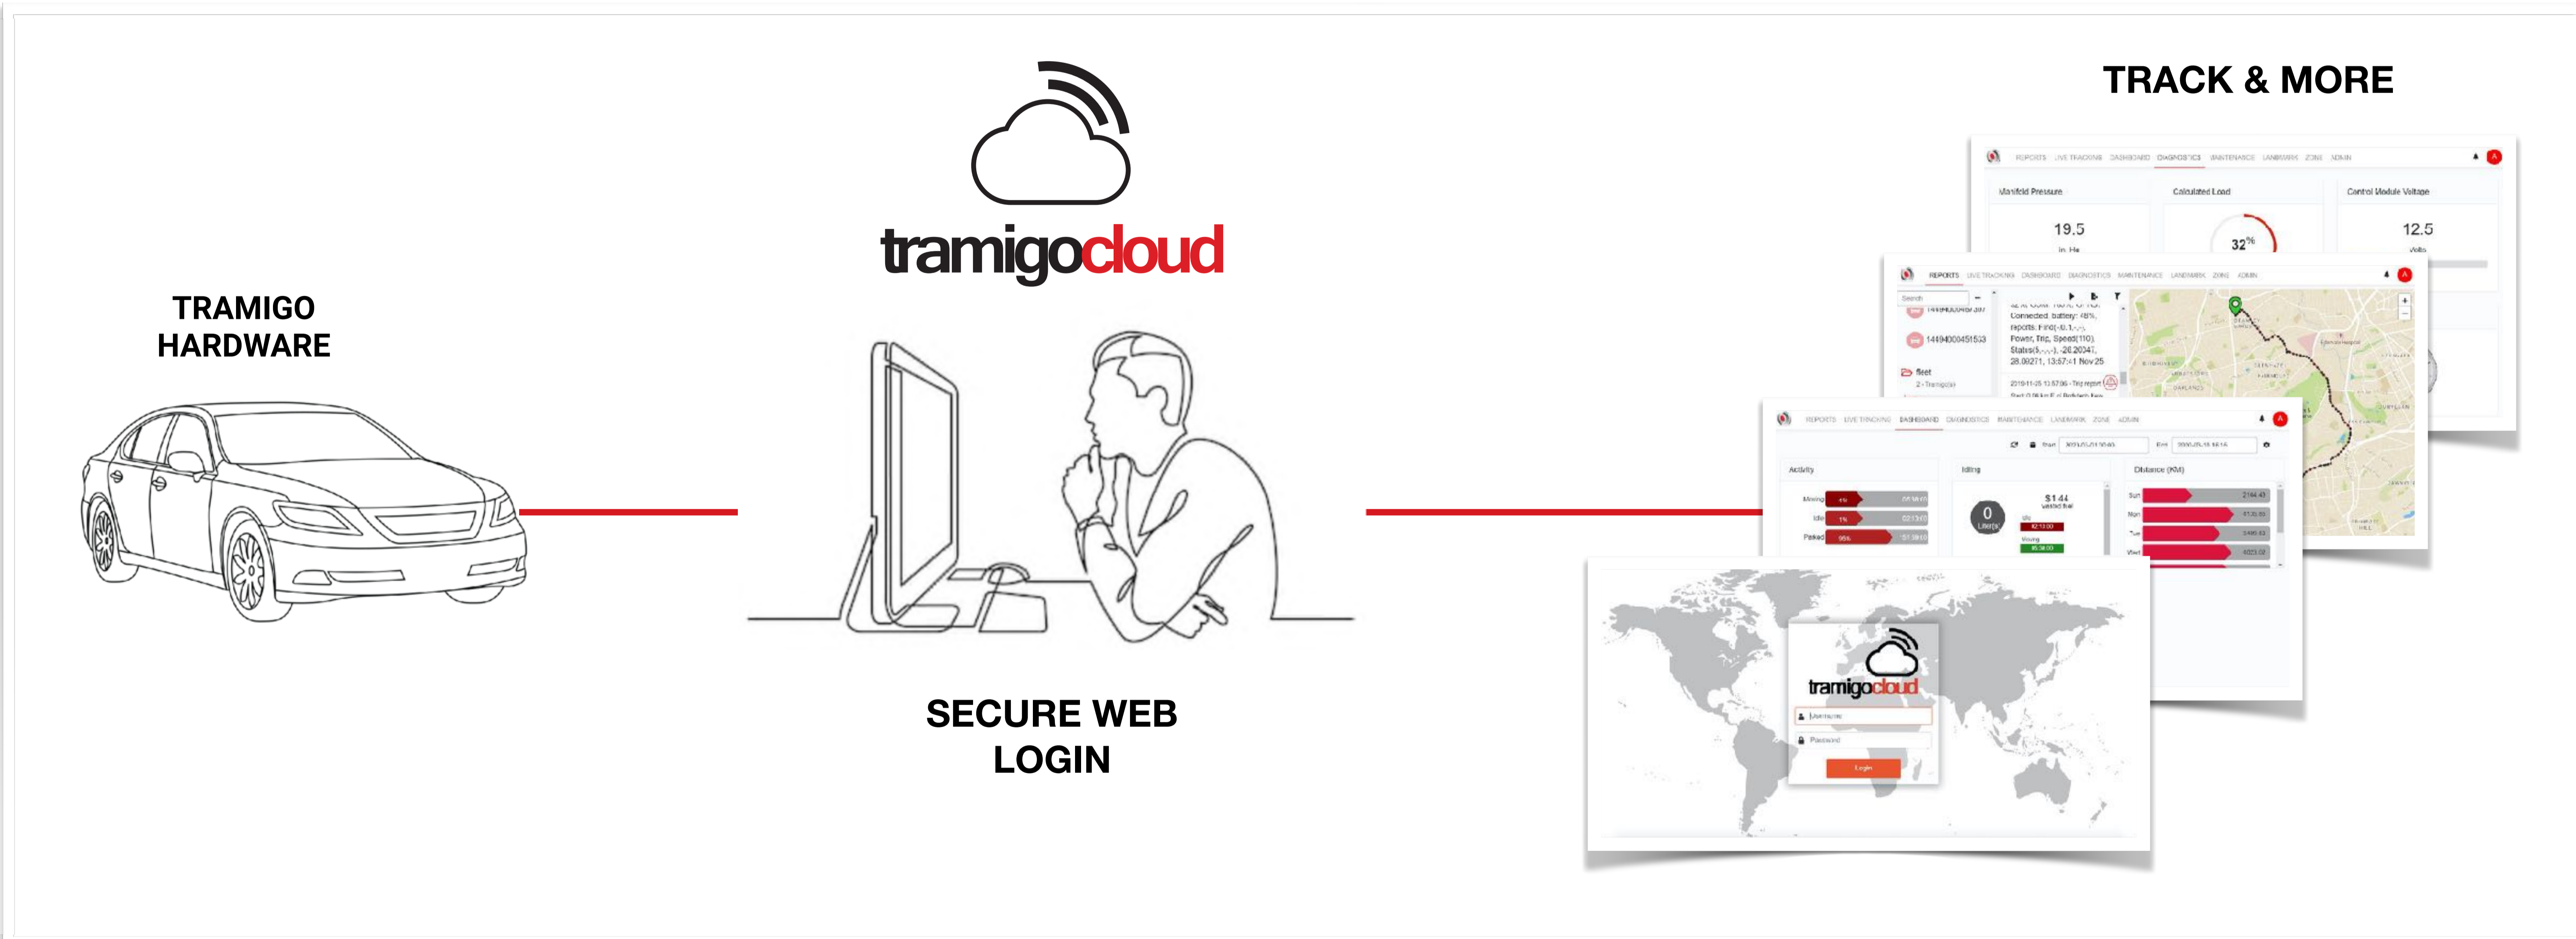

# TRAMIGO

TRACKING & CONNECTIVITY

SOFTWARE SOLUTION

## TRAMIGO CLOUD

TRAMIGO CLOUD FLEET MANAGEMENT SOFTWARE

TramigoCloud provides customers with all the benefits of a top-end enterprise fleet management software system without any need for large upfront payments, complex server setup, or maintenance requirements. TramigoCloud allows you to track your fleet behind a secure web login and puts a full control center within your reach wherever you go.

### TRAMIGO CLOUD FEATURES

**LIVE TRACKING** and live location on an interactive map

**REPORTS** with more detailed data and history reports for a time range

**CUSTOM LANDMARKS** to display unique locator for better fleet control

**DIAGNOSTICS RESET** to diagnose your vehicle's health and reset DTC

**GEOFENCING** to get alerts when vehicle moves in /out of the zone

**EXPORT REPORTS** for all type of reports to an excel file

**MAINTENANCE** reminders and get notified for maintenance alerts