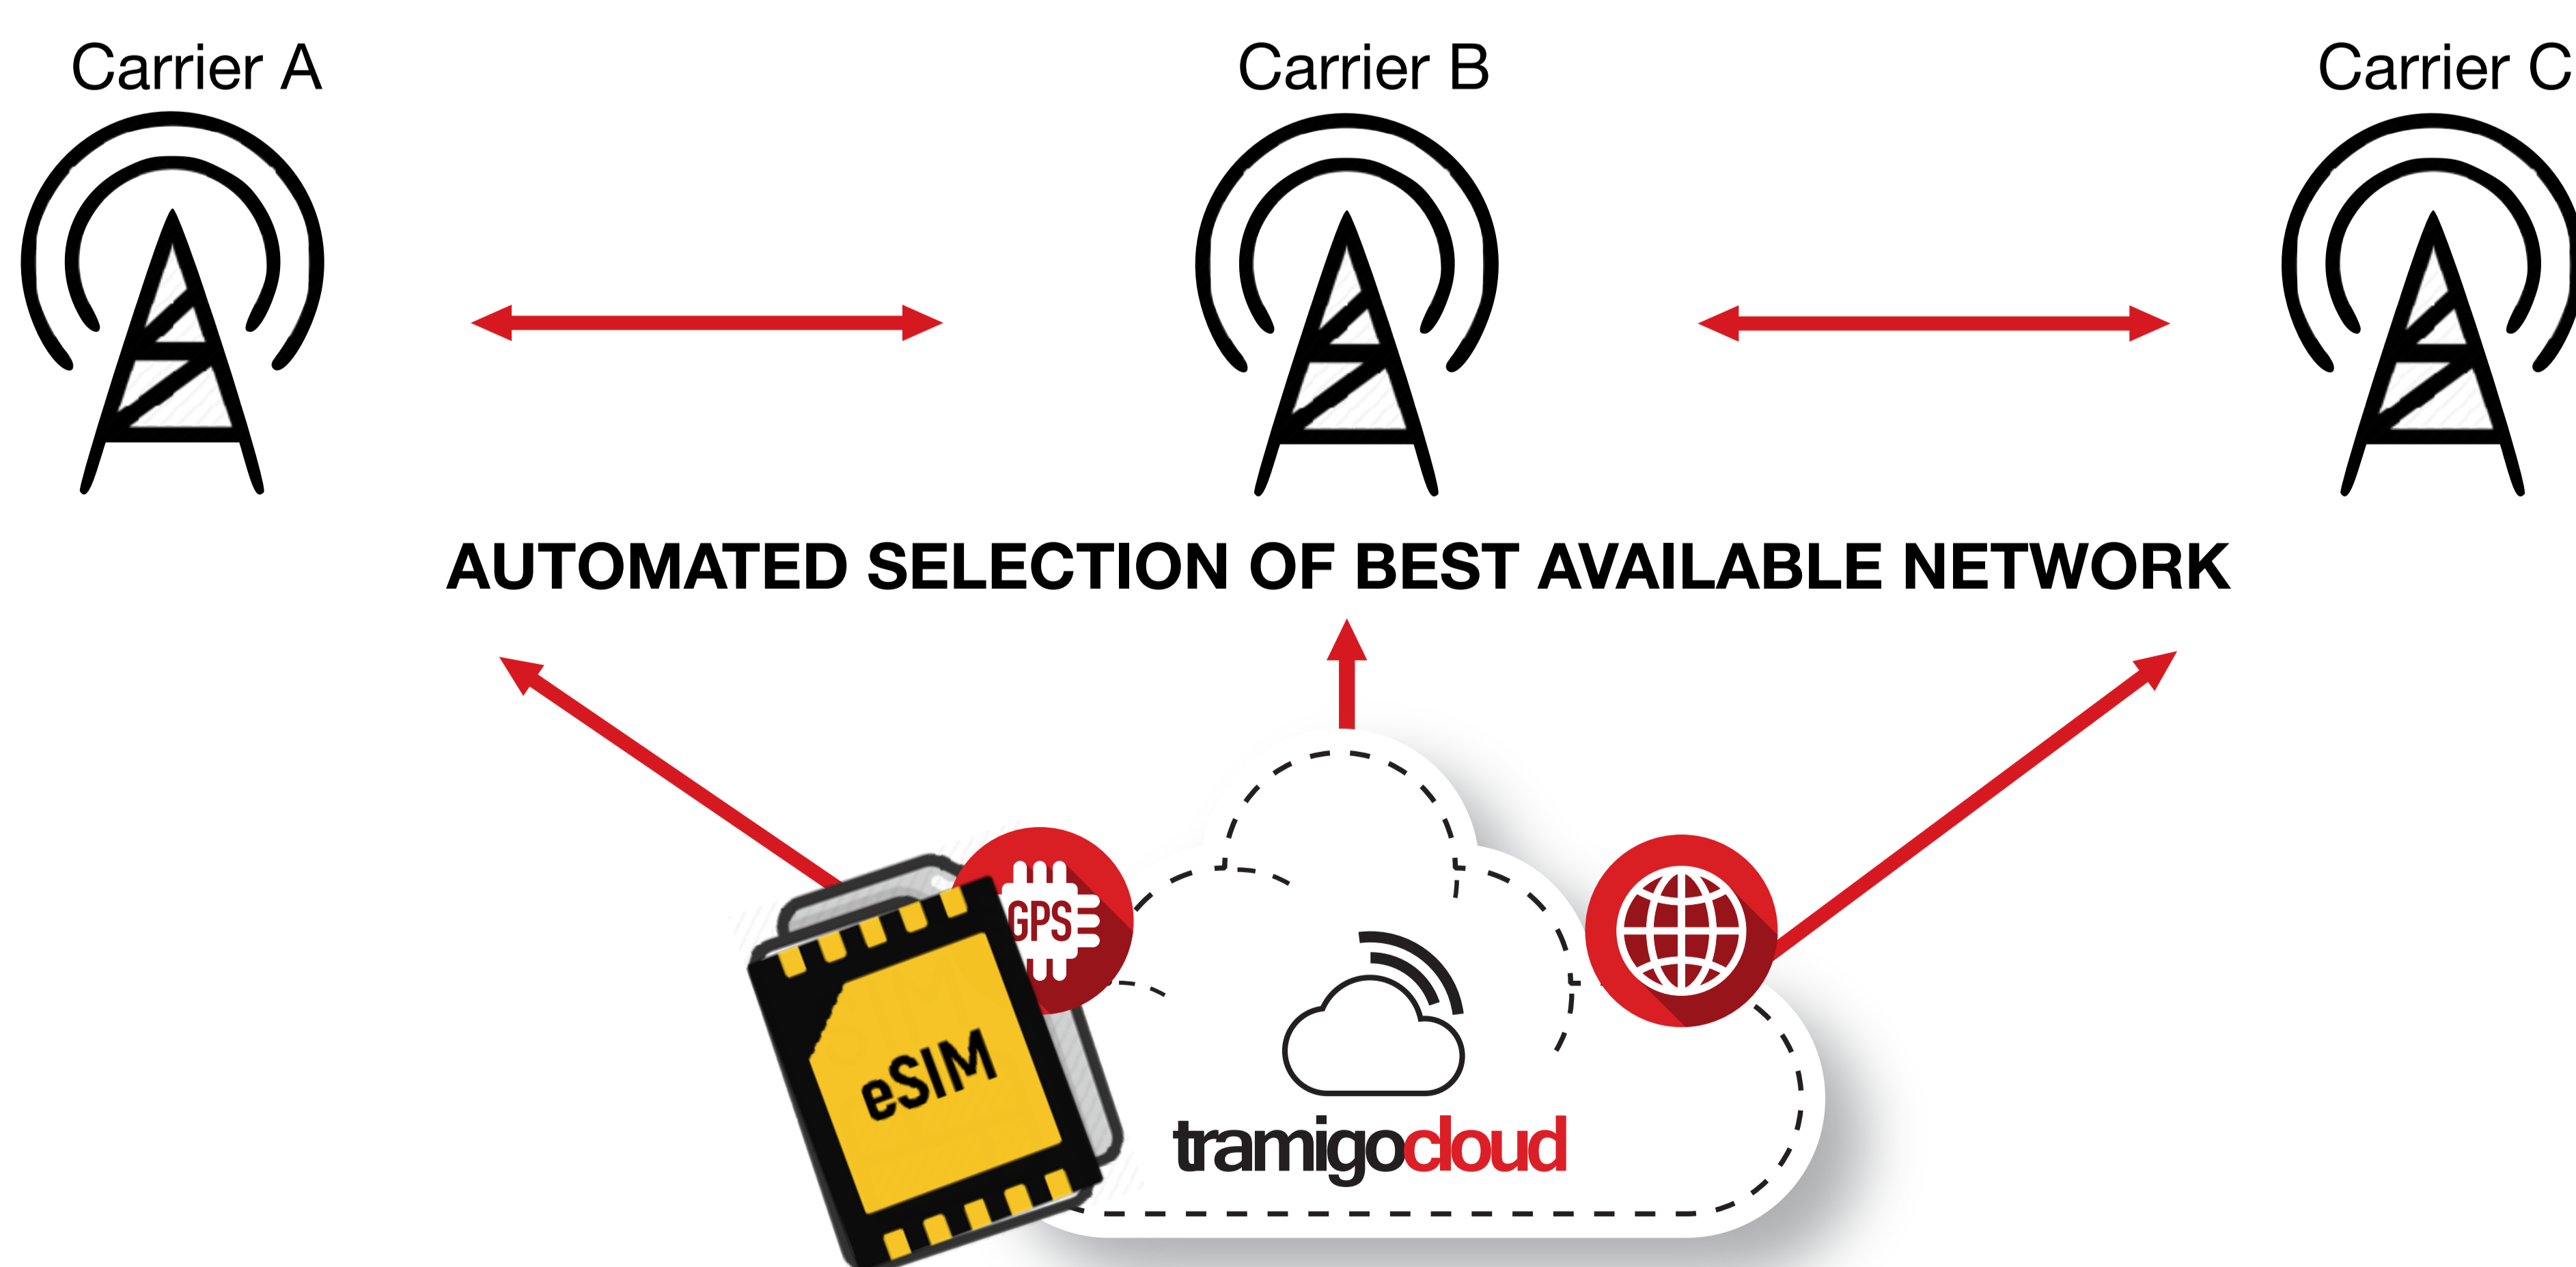

No More connectivity issues