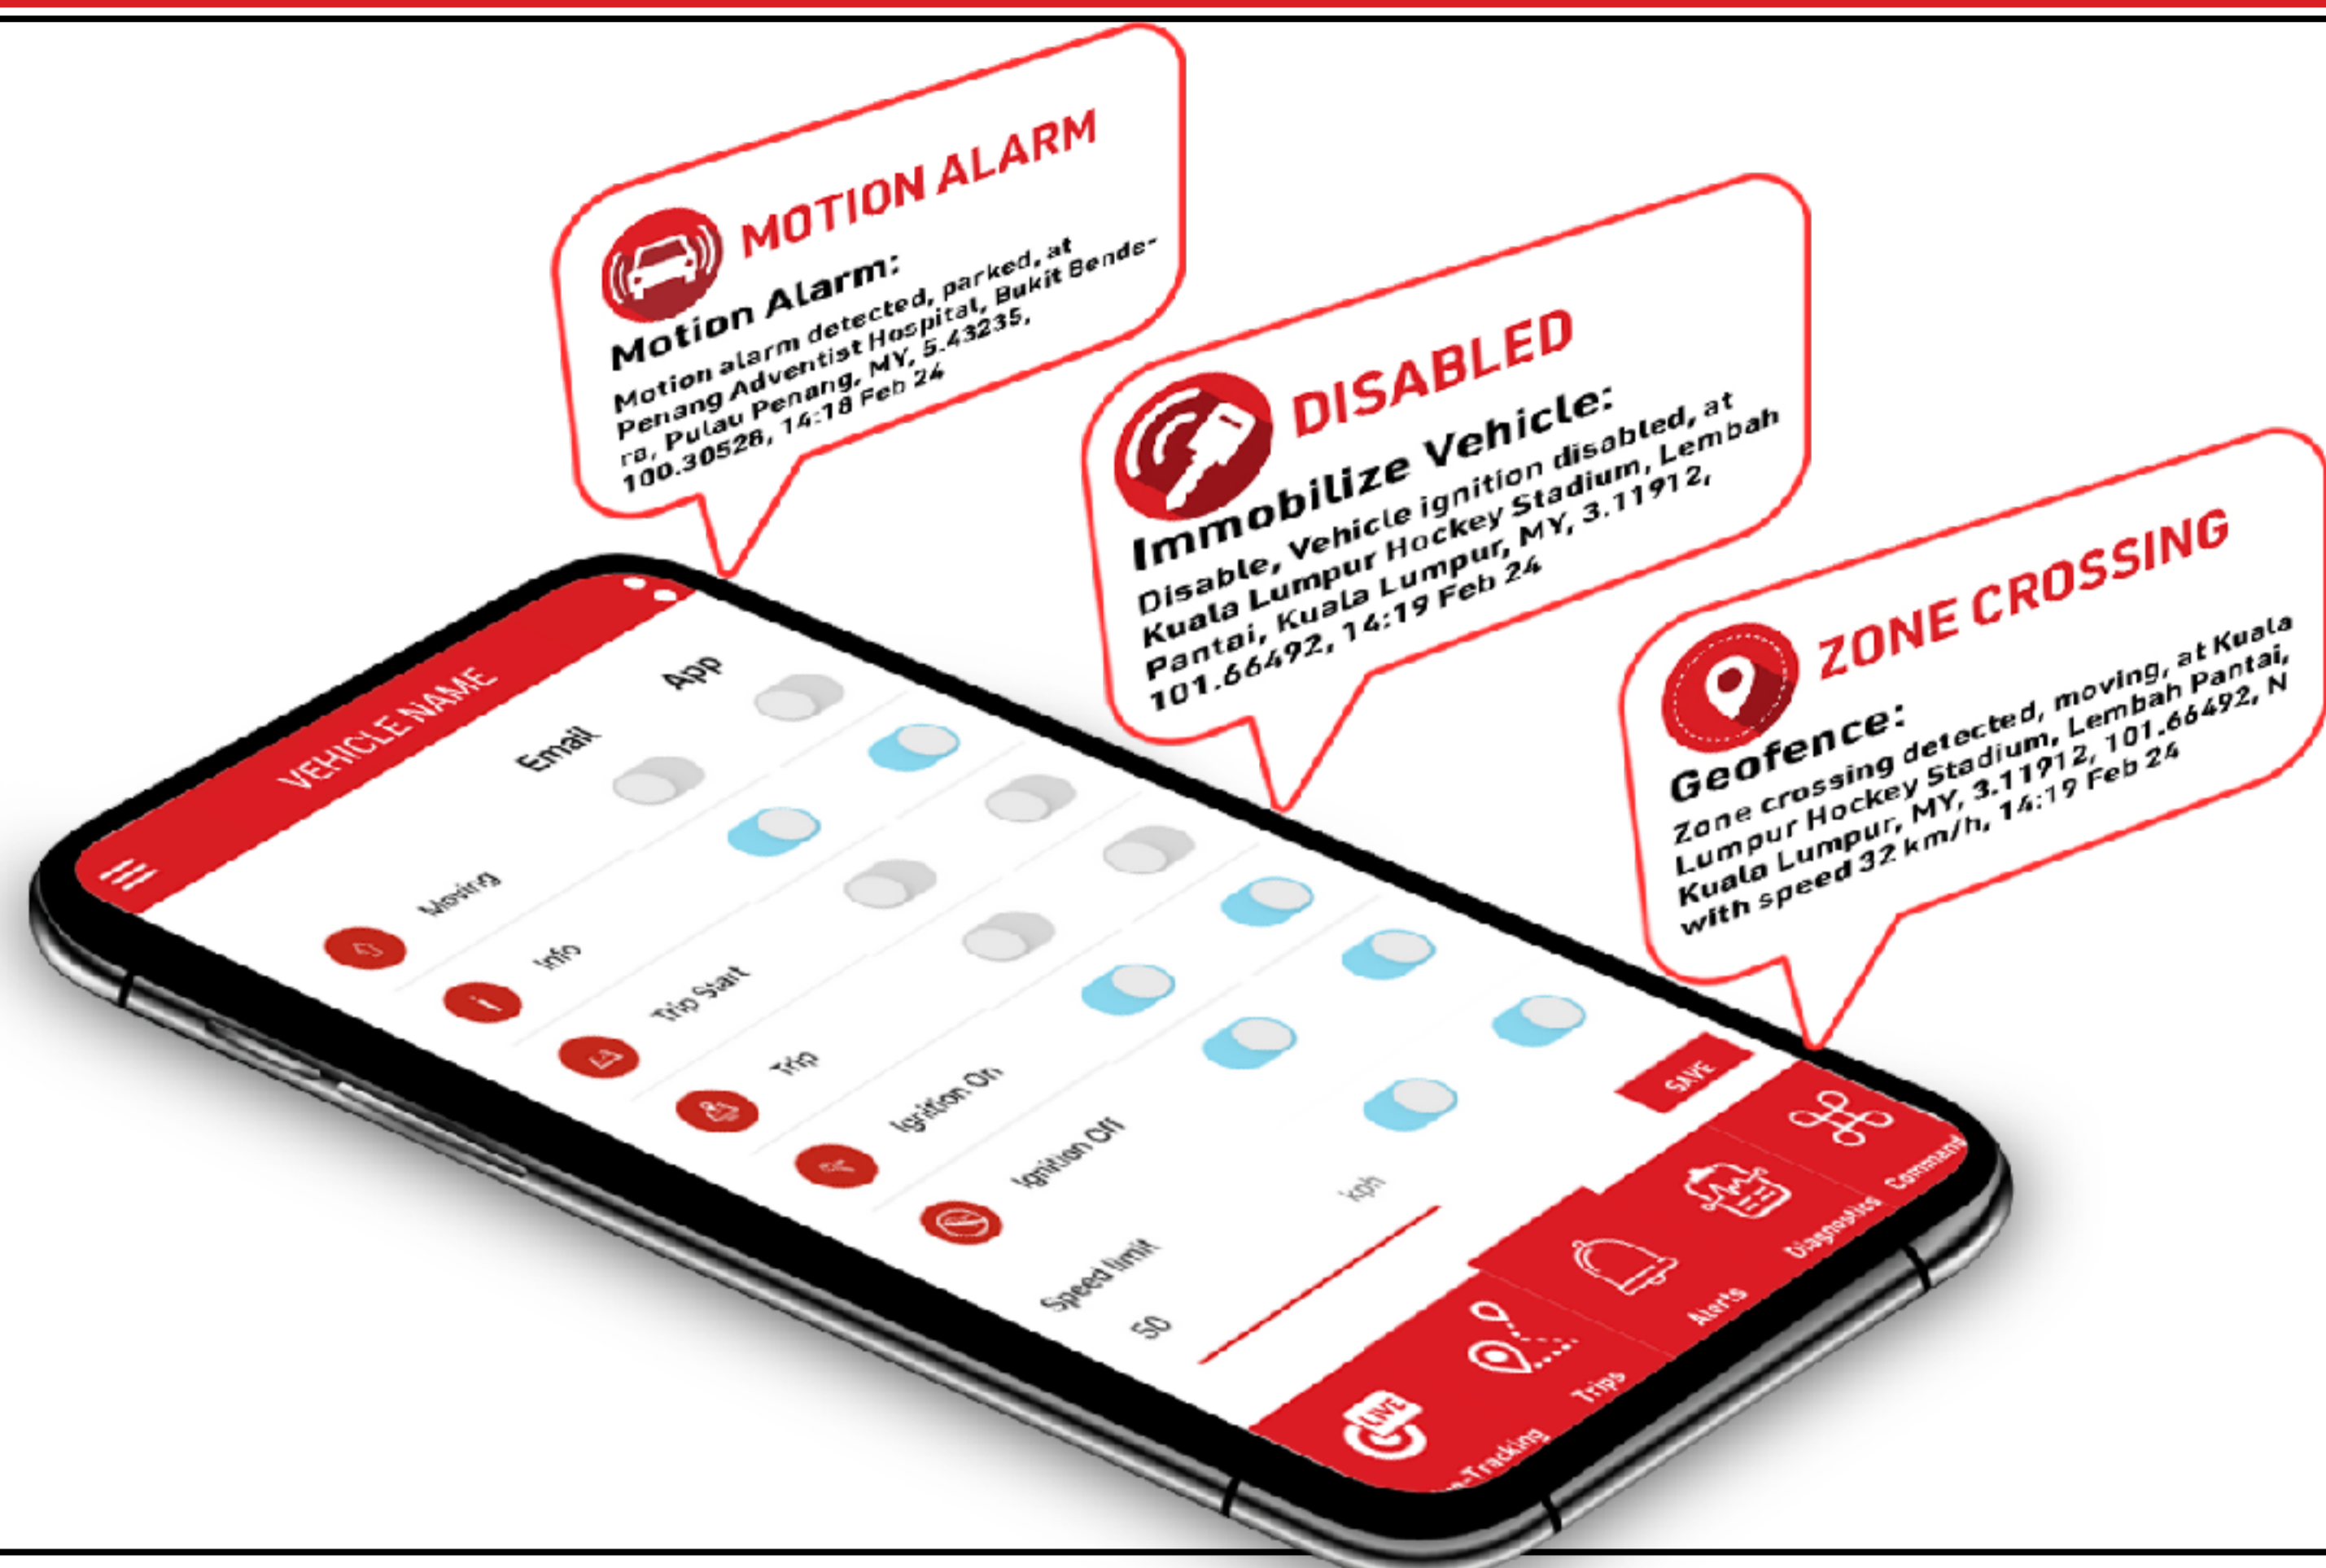

TRAMIGO

TRACKING & CONNECTIVITY

TRAMIGOAPP

Designed to be compatible with Tramigo's latest hardware option and ready-to-go in minutes. With real time tracking & automated alerts you can stay on top of things like speeding, car leaving and entering your configured areas, unauthorized movement or even parking in unfamiliar areas.

CONVENIENT VEHICLE TRACKING FOR FLEET OWNERS

TRACKING FOR SME

TramigoApp allows you to monitor small fleets directly from your mobile and access live tracking and trip reports anywhere. Configure exception alarms (such as over-speeding, geofencing and motion alarms) based on your business requirements and avoid unwanted surprises.