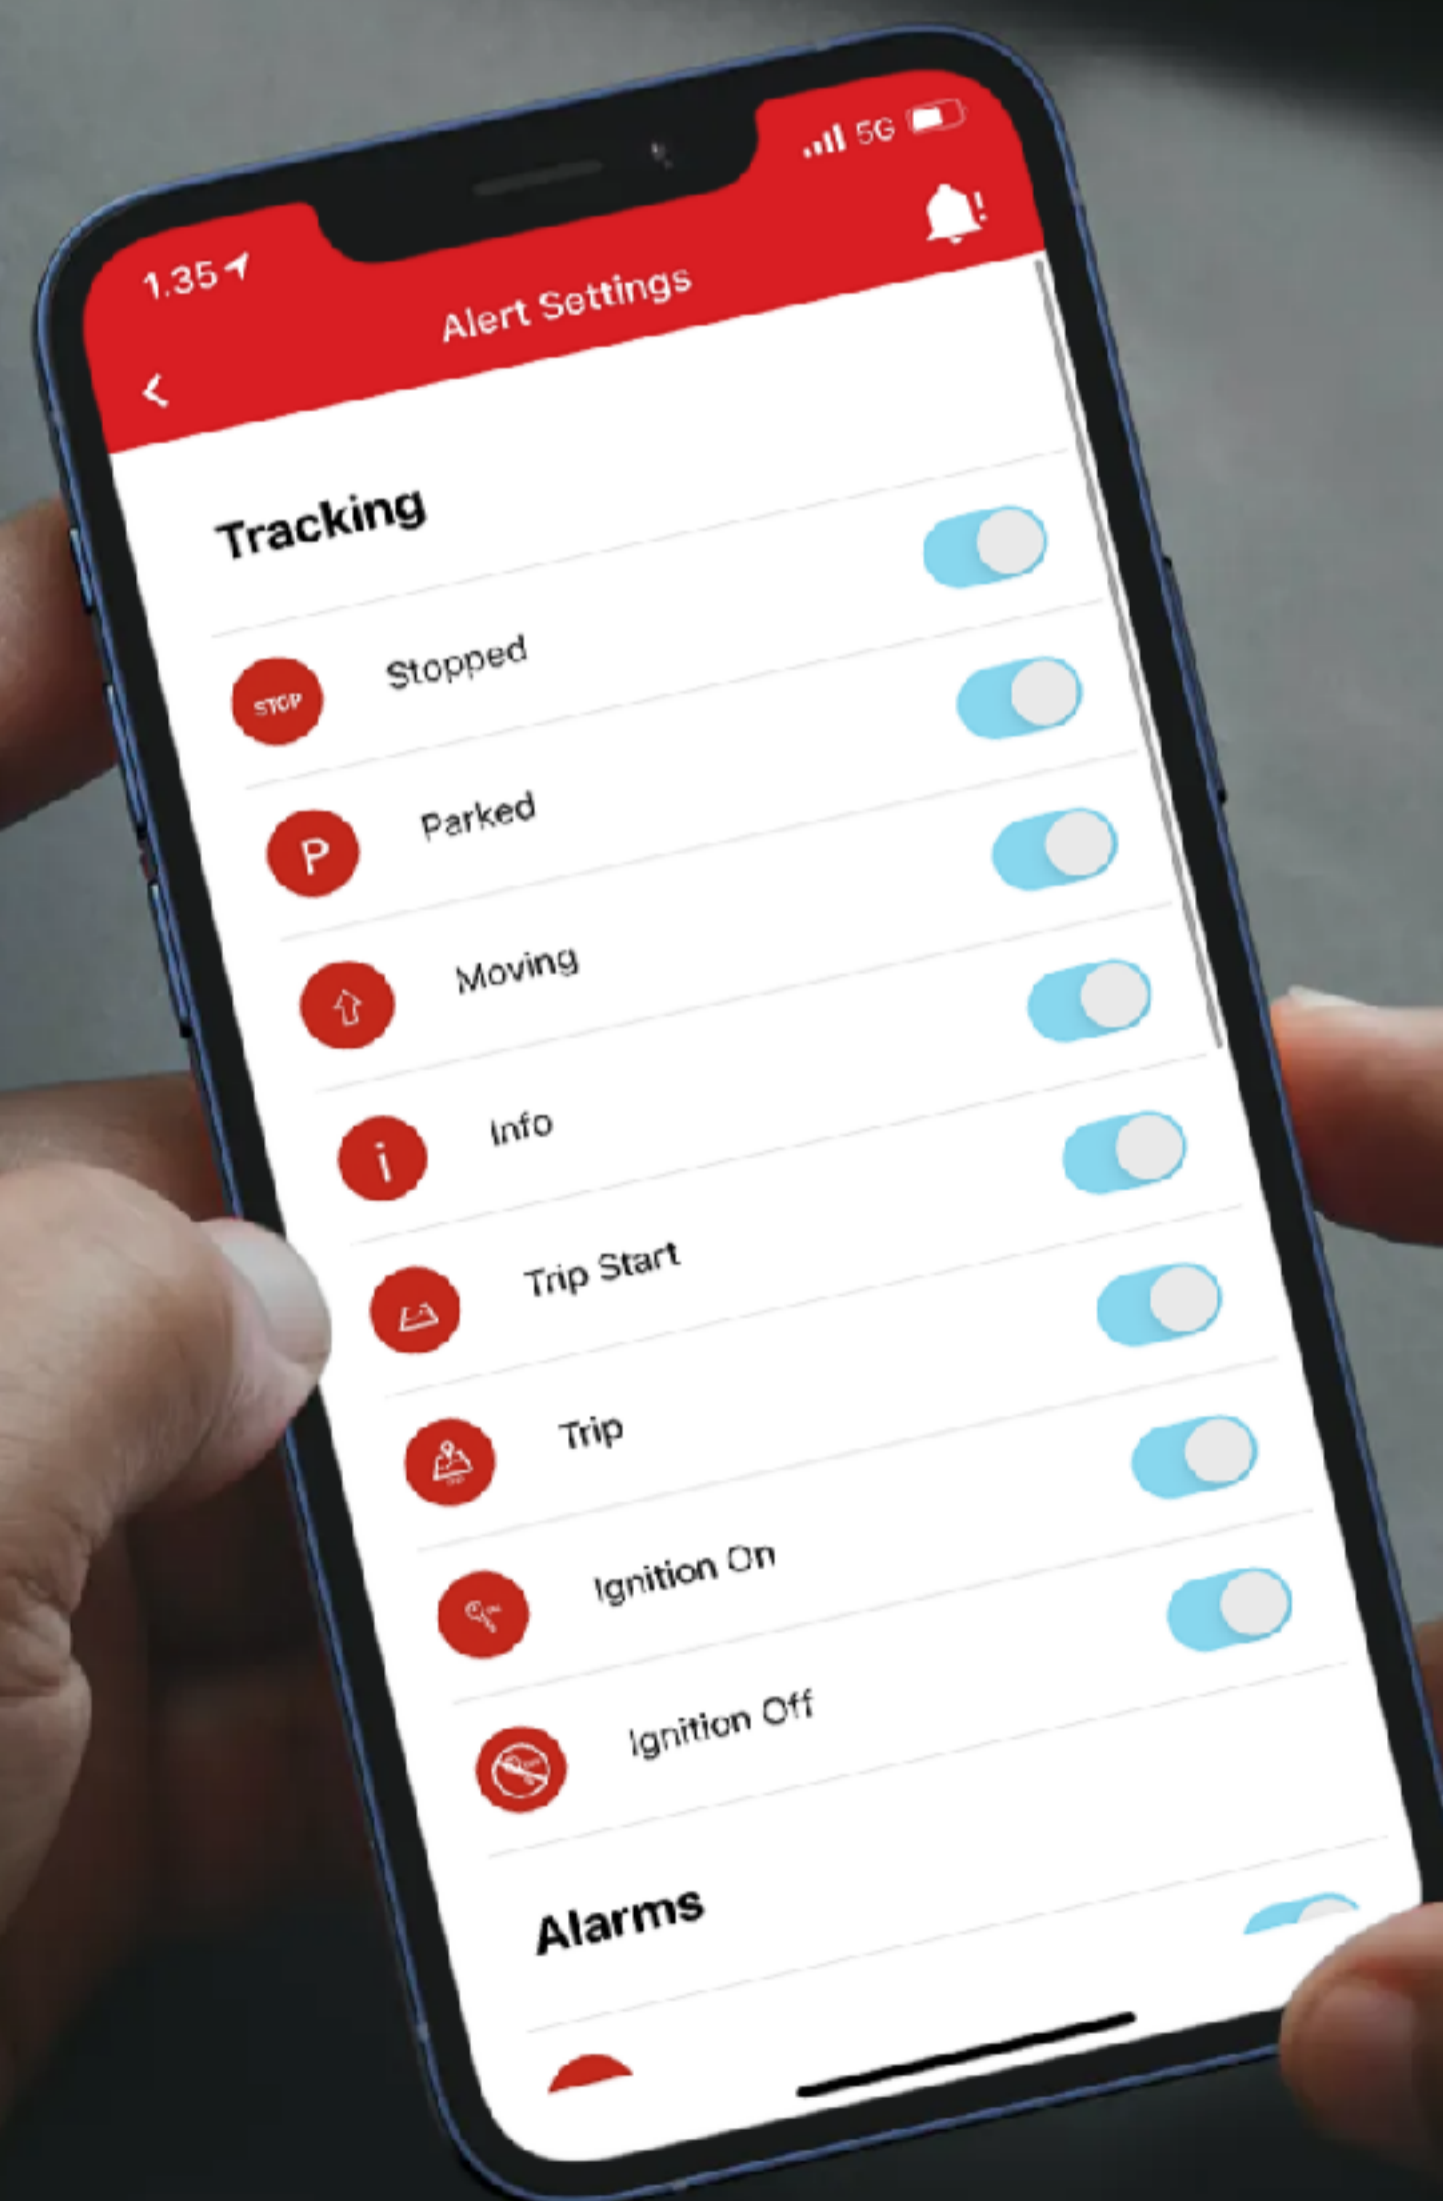

TRAMIGO

TRACKING & CONNECTIVITY

SOFTWARE SOLUTION

TRAMIGOAPP

TRAMIGO APP CONVENIENT FOR SME FLEETS

TramigoApp is an easy but secure way to track and monitor your vehicles anytime and anywhere. Whether you have a small or a large fleet, are looking to track vehicles for personal or business use. With the TramigoApp you can monitor your vehicles, staff, or family directly on your phone. Features also include trip reports and usage history reporting.

KEY FEATURES

LIVE TRACKING

REPORTS

GEOFENCE

CONTROL CENTER

TRIPS

ALERTS

COMMANDS

IMMOBILIZER

MOTION ALARM

Motion alarm detected, parked, at Dar es Salaam Institute Club, Ilala, Dar es Salaam, TZ, -6.81542, 39.28906, 11:35

SPEED ALARM

Speed limit detected, moving, at Nakuru Center of Hope, Nakuru City, Nakuru, KE, -0.29011, 36.12777, S with speed 106 km/h. 08:01 Feb 19

GEOFENCE

Zone crossing detected, moving, at Kigali Centenary Park, Kigali City, Kigali, RW, -1.95138, 30.08774, NW with speed 35 km/h, 08:13 Feb 19