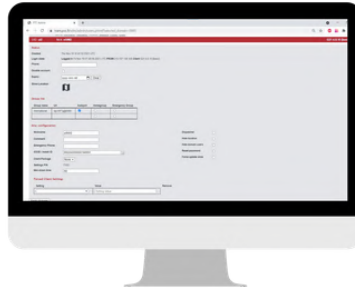

TRAMIGO MCPTT WEB-ADMIN

CENTRALISED DEVICES ADMINISTRATION

Tramigo Web-Admin allows provisioning and administration either manually or over SOAP-protocol (automated). Its user-friendly interface simplifies activation for end-users.

Admin panel for managing and creating groups with users

KEY FEATURES

- Add and remove users
- Add, modify and remove groups
- Mass provisioning
- Mass removal
- Check group status

Managing users profile

Location reports of the PTT