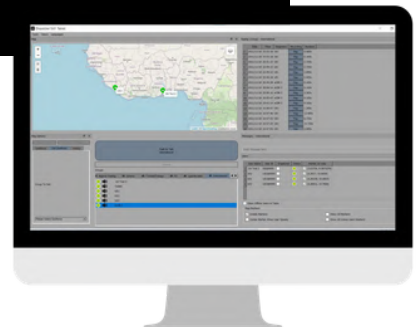

Admin panel for managing and creating groups with users

KEY FEATURES

- Add and remove users
- Add, modify and remove groups
- Mass provisioning
- Mass removal
- Check group status

Managing users profile

Location reports of the PTT

TRAMIGO MCPTT DISPATCHER

CENTRALISED WINDOWS COMMUNICATION

The MCPTT dispatcher offers large and multi-display dispatchers for terminals and other wide spaces. Audio in/out and text input can be integrated using standard devices and connections, including wired and bluetooth.