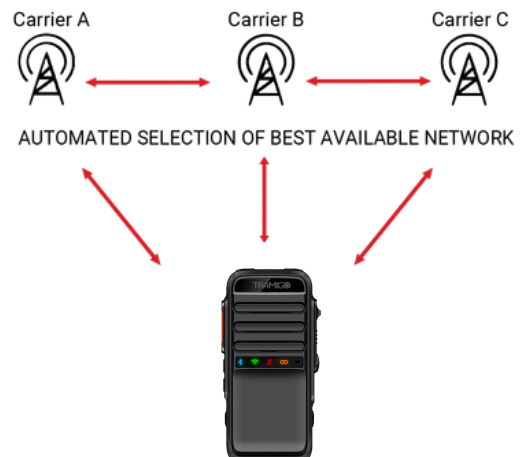

MCPTT-2 WITH EMBEDDED CONNECTIVITY

Tramigo MCPTT-2 is compatible with a diverse range of networks, including 2G, 3G, 4G and LTE-M. This versatility ensures reliable and secure coverage, both regionally and on a global scale.

Tramigo multi-network connectivity ensures that your PTT device will always connect to the best network making the coverage better and stronger.