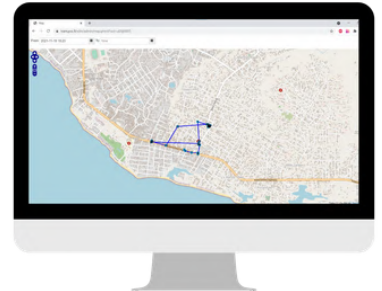

Location reports of the PTT

TRAMIGO MCPTT DISPATCHER

CENTRALISED WINDOWS COMMUNICATION

The MCPTT dispatcher offers large and multi-display dispatchers for terminals and other wide spaces. Audio in/out and text input can be integrated using standard devices and connections, including wired and bluetooth.